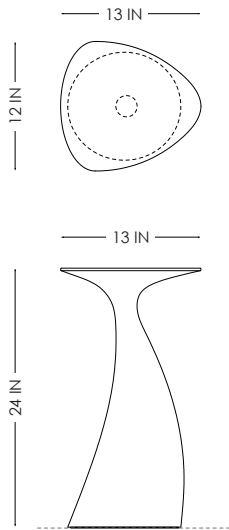

POLISHED OR BLACK PATINATED CAST BRONZE
PRODUCTION TIME 14-16 WEEKS
MADE IN AMERICA

EMPEROR SIDE TABLE 24

IN H 24 W 13 D 12
CM H 61 W 33 D 30.4

EMPEROR SIDE TABLE 28

IN H 28 W 10 D 9.2
CM H 71.1 W 25.4 D 23.3

STUDIOTWENTYSEVEN

BLACK PATINATED
CAST BRONZE

POLISHED
CAST BRONZE

EMPEROR SIDE TABLE 24

EMPEROR SIDE TABLE 28