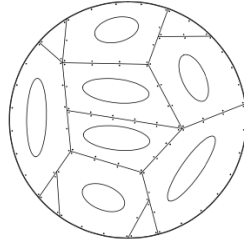

STUDIOTWENTYSEVEN

BUBBLES ROUND CHANDELIER BY **NADER GAMMAS** EXCLUSIVELY FOR STUDIOTWENTYSEVEN
BUBBLES COLLECTION

BRASS PATINA, SLUMPED GLASS
IVORY AND WHITE OPAL
8X8, E26/E27 BASE G16.5 BULBS
PHASE DIMMABLE
120/240V
PRODUCTION TIME 10-12 WEEKS
HANDCRAFTED IN UNITED ARAB EMIRATES

IN H 10.5 Ø 38
CM H 27 Ø 97

STUDIOTWENTYSEVEN

38 IN

10.5 IN

38 IN