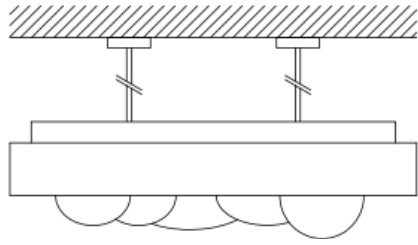

STUDIOTWENTYSEVEN

BUBBLES ROUND CHANDELIER BY **NADER GAMMAS** EXCLUSIVELY FOR STUDIOTWENTYSEVEN
BUBBLES COLLECTION

BRASS PATINA, SLUMPED GLASS
IVORY AND WHITE OPAL
8X8, E26/E27 BASE G16.5 BULBS
PHASE DIMMABLE
120/240V
PRODUCTION TIME 10-12 WEEKS
HANDCRAFTED IN UNITED ARAB EMIRATES

IN H 10.5 Ø 38
CM H 27 Ø 97

STUDIOTWENTYSEVEN

38 IN

10.5 IN

38 IN