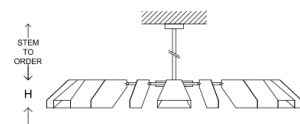

STUDIOTWENTYSEVEN

FIN CHANDELIER BY **NADER GAMMAS**

BRASS PATINA
6X 4W, E26 BASE EDISON BULBS
PHASE DIMMABLE
120/240V
PRODUCTION TIME 6-8 WEEKS
MADE IN AMERICA

IN H 6 Ø 55
CM H 15 Ø 140