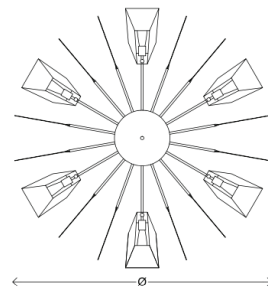

STUDIOTWENTYSEVEN

FIN CHANDELIER BY **NADER GAMMAS**

BRASS PATINA
6X 4W, E26 BASE EDISON BULBS
PHASE DIMMABLE
120/240V
PRODUCTION TIME 6-8 WEEKS
MADE IN AMERICA

IN H 6 Ø 55
CM H 15 Ø 140