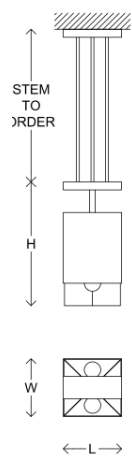

STUDIOTWENTYSEVEN

WIND SINGLE PENDANT BY **NADER GAMMAS**

BLACKENED BRASS
8X 4W, E26 BASE G16.5 BULBS
PHASE DIMMABLE
120/240V
PRODUCTION TIME 6-8 WEEKS
MADE IN AMERICA

IN H 22 W 7 D 7
CM H 56 W 18 D 18

NEW YORK MIAMI LONDON BY APPOINTMENT ONLY ENQUIRE@STUDIOTWENTYSEVEN.COM WWW.STUDIOTWENTYSEVEN.COM