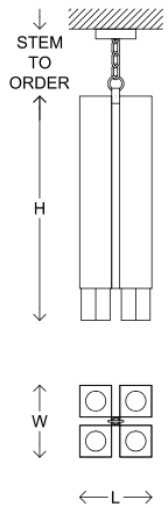

STUDIOTWENTYSEVEN

WIND TALL PENDANT BY **NADER GAMMAS**

BLACKENED BRASS
8X 6W, E26 BASE G16.5 BULBS
PHASE DIMMABLE
120/240V
PRODUCTION TIME 6-8 WEEKS
MADE IN AMERICA

IN H 22 W 7 D 7
CM H 56 W 18 D 18