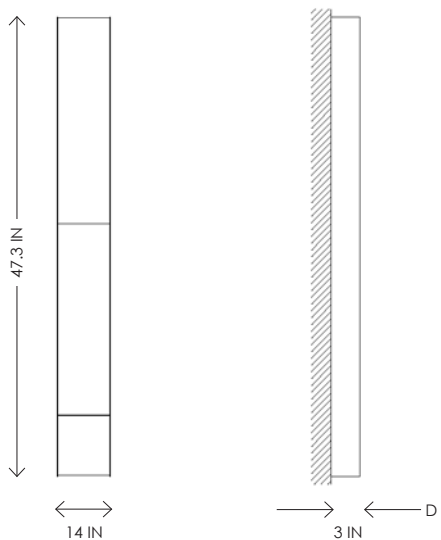

STUDIOTWENTYSEVEN

SHINGLES WIDE SCONCE BY **NADER GAMMAS**

BRASS PATINA
LED MODULES 10W MAX
DIMMABLE
120/240V
PRODUCTION TIME 6-8 WEEKS
MADE IN AMERICA

IN H 47.3 W 5.5 D 3
CM H 120 W 14 D 7.5