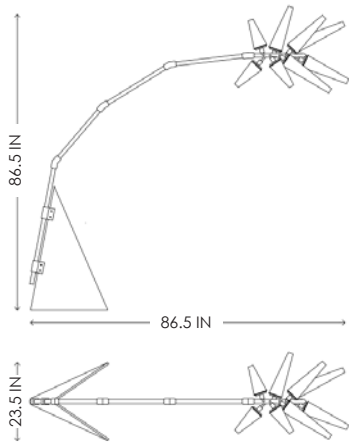

STUDIOTWENTYSEVEN

SHARD F2 FLOOR LAMP BY **NADER GAMMAS**

BRASS PATINA STEM
RUST PATINATED MILD STEEL BASE
OPAL FIBERGLASS SHADES
9X 8W, E27 BASE G16 BULBS
PHASE DIMMABLE
120/240V
PRODUCTION TIME 6-8 WEEKS
MADE IN AMERICA

IN H 86.5 W 86.5 D 23.5
CM H 220 W 220 D 60