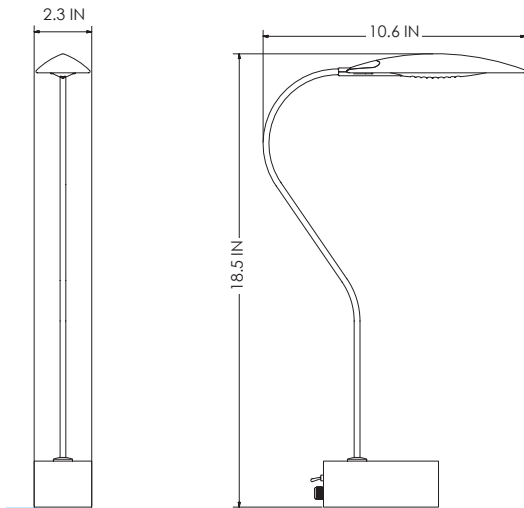

STUDIOTWENTYSEVEN

NO. 2 TABLE LAMP BY **MERNØE**
NUMBERED EDITION
SIGNED, SERIAL NUMBER AND CERTIFICATE OF AUTHENTICITY
YEAR 2021

SIPO MAHOGANY, ELM, ASH OR WALNUT SHADE AND BASE
POLISHED, MATTE OR CHROME-PLATED BRASS STEM
230 V
3200K
CE CERTIFIED
PRODUCTION TIME 10-12 WEEKS
MADE IN DENMARK

IN H 18.5 W 2.3 D 10.6
CM H 47 W 6 D 27