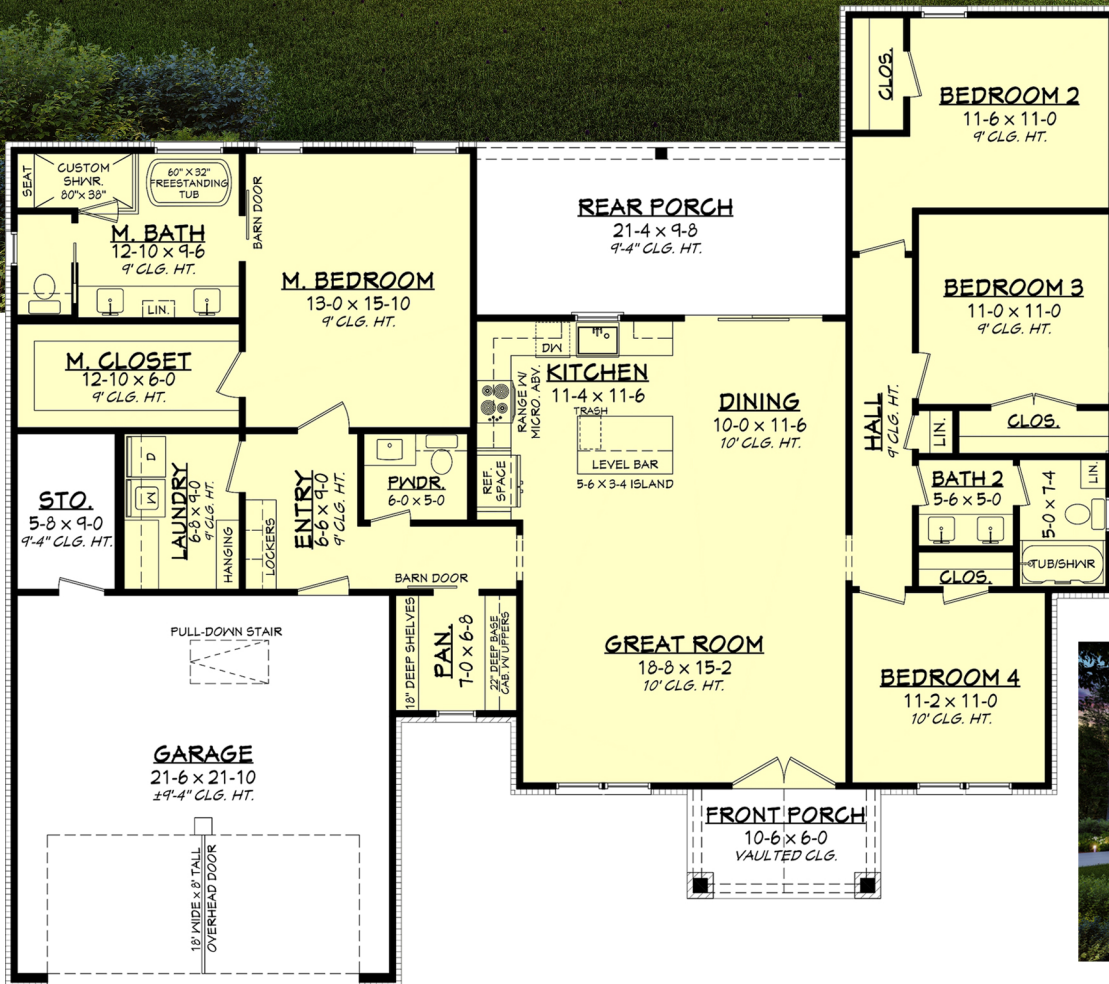

Designing Homes
HOUSE PLAN ZONE
 Building Relationships

Floor Plan

Marble Valley House Plan

1899-S

1899 Sq Ft.

1 Stories

4 Bedrooms

63-8 Width

2.5 Bathrooms

56-0 Depth

Phone: 601.336.3254 sales@hpzplans.com

<https://hpzplans.com/products/marble-valley-house-plan>