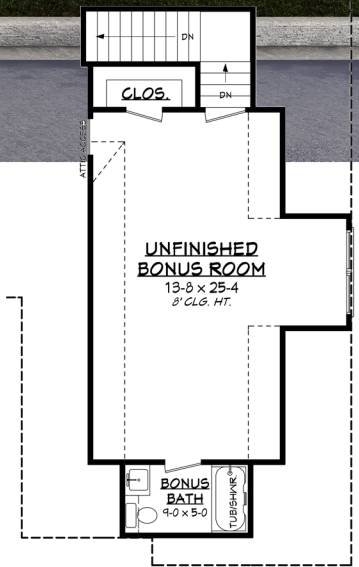

Designing Homes
HOUSE PLAN ZONE
 Building Relationships

Floor Plan

Bonus Floor Plan

square footage does not include bonus room

Ansley Court House Plan

2278

2278 Sq Ft.

1.5 Stories

4 Bedrooms

71-8 Width

3 Bathrooms

65-4 Depth

Phone: 601.336.3254 sales@hpszplans.com

<https://hpszplans.com/products/ansley-court-house-plan>