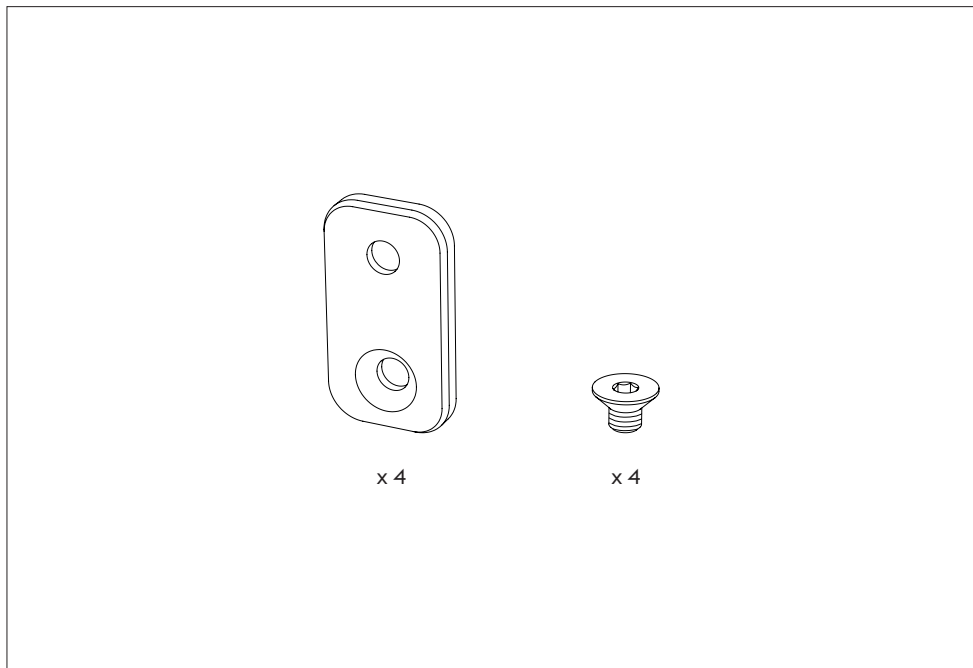

DREAM VIEW GROUND MOUNTING KIT — ASSEMBLY

1

2

Place the Dream View Bench on a rug

3

4

5 Repeat step 3 and 4 for all four corners

6