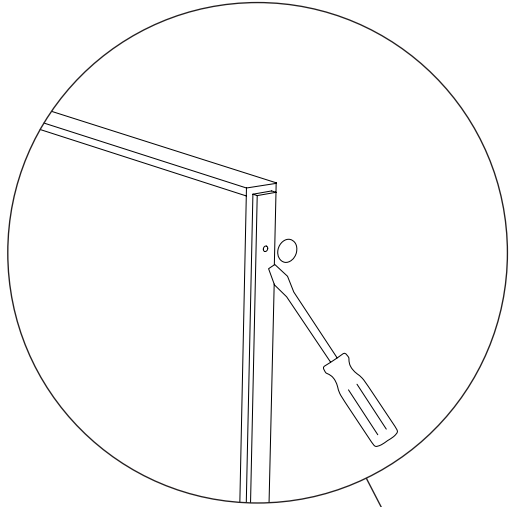

DREAM VIEW GROUND MOUNTING KIT — ASSEMBLY

1

2

Place the Dream View Bench on a rug

3

4

5 Repeat step 3 and 4 for all four corners

6