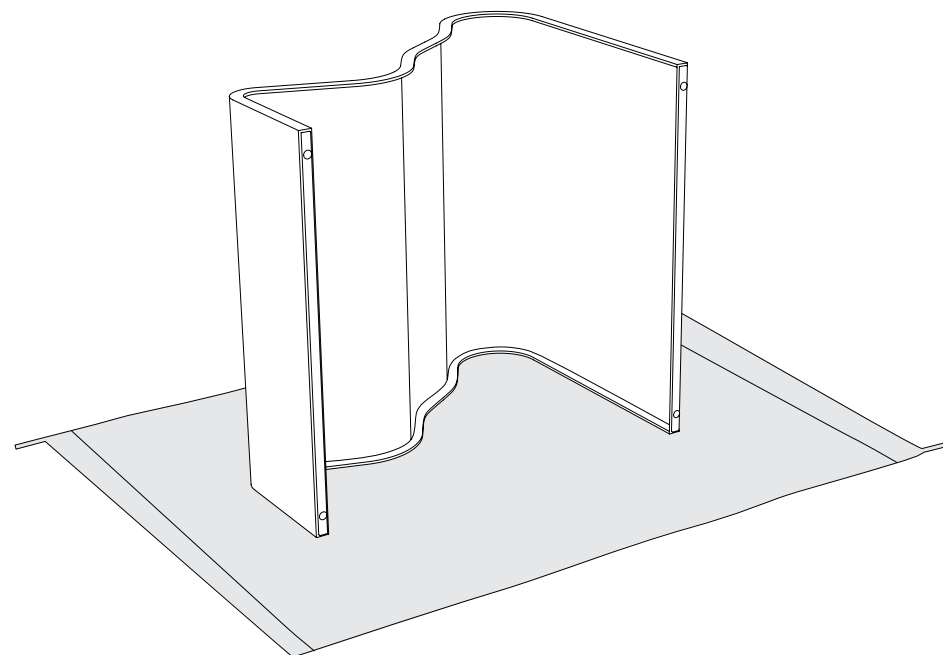

DREAM VIEW GROUND MOUNTING KIT — ASSEMBLY

1

2

Place the Dream View Bench on a rug

3

4

5 Repeat step 3 and 4 for all four corners

6