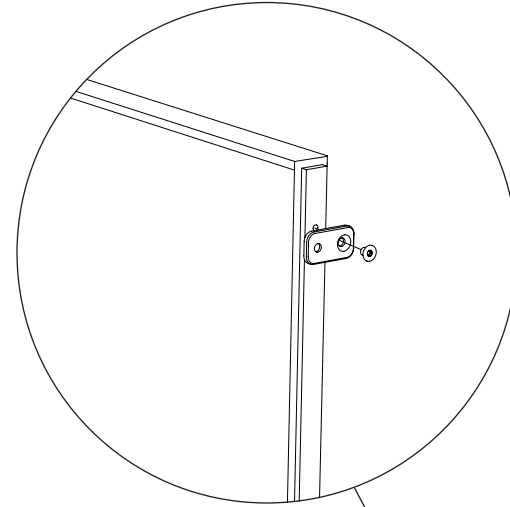

DREAM VIEW GROUND MOUNTING KIT — ASSEMBLY

1

2

Place the Dream View Bench on a rug

3

4

5 Repeat step 3 and 4 for all four corners

6