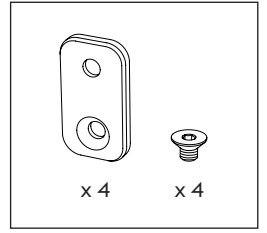

DREAM VIEW GROUND MOUNTING KIT — ASSEMBLY

1

2

Place the Dream View Bench on a rug

3

4

5 Repeat step 3 and 4 for all four corners

6