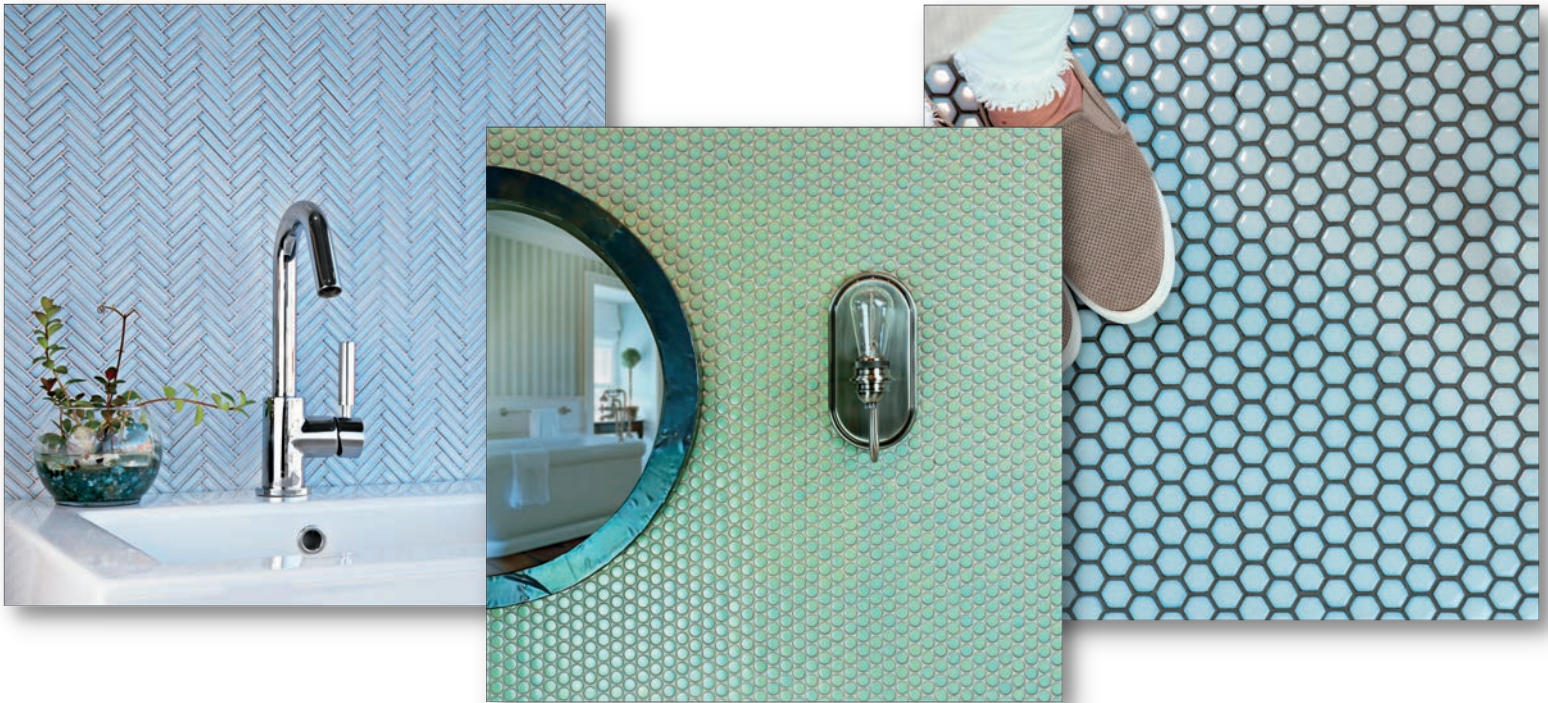

MAKAI MOSAICS

Porcelain

URBAN COAST TILE

WHITE GLOSS

WHITE MATTE

DANDELION GLOSS

FRENCH VANILLA

BLACK GLOSS

BLACK MATTE

GREY MIX

CORNFLOWER

CUMULUS

COBALT

TWILIGHT

JADITE GLOSS

DOVE GLOSS

BODY TYPE	Porcelain
FINISH	Gloss and Matte
SHADE VARIATIONS	V1 - All Colors EXCEPT Grey Mix V2- Grey Mix
PEI Rating	Gloss - 2 Matte - 3

APPLICATIONS

WALL-WET	YES
WALL-DRY	YES
FLOOR-RESIDENTIAL	All Gloss Colors - Light All Matte Colors - Medium
FLOOR-COMMERCIAL	NO
FREEZE/THAW	YES
POOL	YES