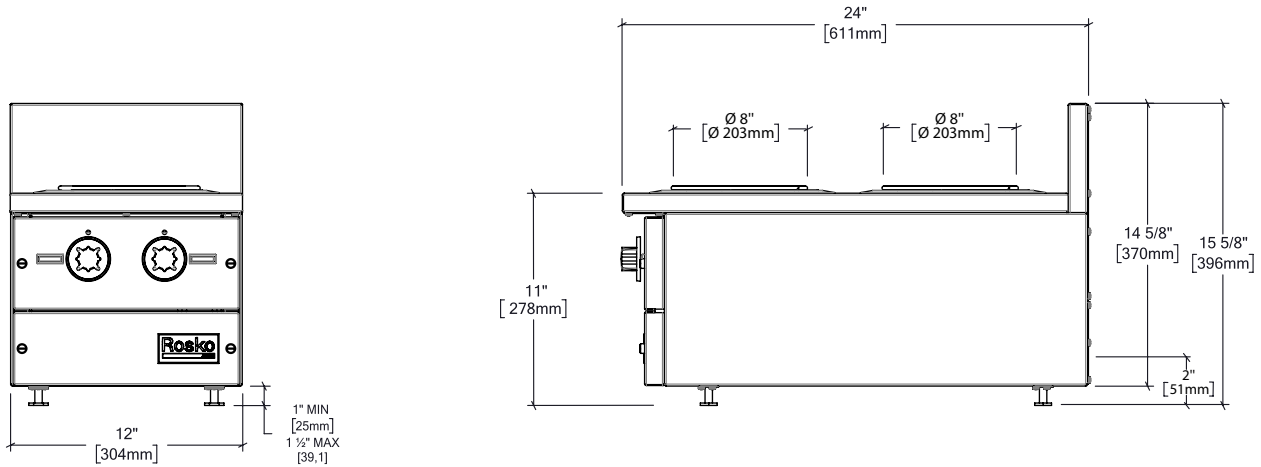

Option

 RO-ACC-4LEG - Set of 4" (102 mm) Adjustable Legs

Construction

- Made of grade 430 stainless steel
- Removable surface elements
- Rear splash guard
- 1" (25 mm) adjustable stainless steel feet

Operation

- Made for 208 V or 240 V electric power supply
- Power output of 4 200 W
- Independent indicator lights
- Temperature controlled by independent power dissipators

Legal

- Suitable for installation on a combustible surface
- All models require a 4" (102 mm) clearance on both sides as well as behind the unit if next to combustible material
- All models require commercial installation and are not intended for residential use
- One (1) year limited warranty on parts and labor
- Certified to CSA C22.2 No 109-17 standards

Model	Width	Depth	Total height	Cooking surface	Weight	Packaging dimensions (W x D x H)
RO-RCE-12-1	12" - 305 mm	24" - 610 mm	15 5/8" - 396 mm	12 x 24" 305 x 610 mm	45 lb - 20 kg	18 x 36 x 21"
RO-RCE-12-2						457 x 914 x 533 mm