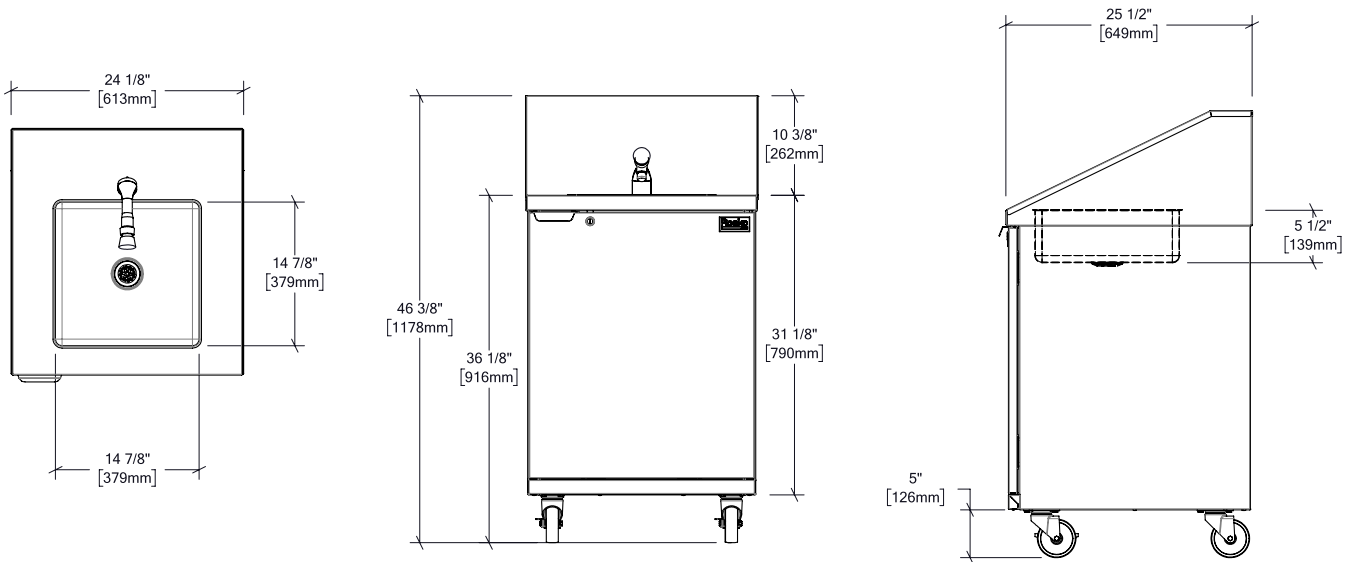

RO-HS24-C-CW-AUTO

Construction

- Entirely made of grade 304 stainless steel - 18 gauge
- All models are fully assembled and ready to use
- Integrated sink 15 x 15 x 5" (381 x 381 x 127 mm)
- 1½" (38 mm) NPT centered drain
- Closed base with door, handle and keyed cam lock
- 4" (102 mm) swivel casters with front lock

955 Lachance Street
 Québec, QC G1P 2H3
 Canada

1-800-461-3377
 www.rosko-julien.ca

Due to the continuous development of the product, specifications are subject to change without notice.

Model	Overall dimensions (W x D x H)	Sink height	Weight	Packaging dimensions (W x D x H)
ALL MODELS	24 3/8" x 25 5/8" x 46 3/8" 613 x 651 x 1178 mm	36 1/8" - 918 mm	160 lb - 73 kg	38 x 38 x 64" 965 x 965 x 1626 mm