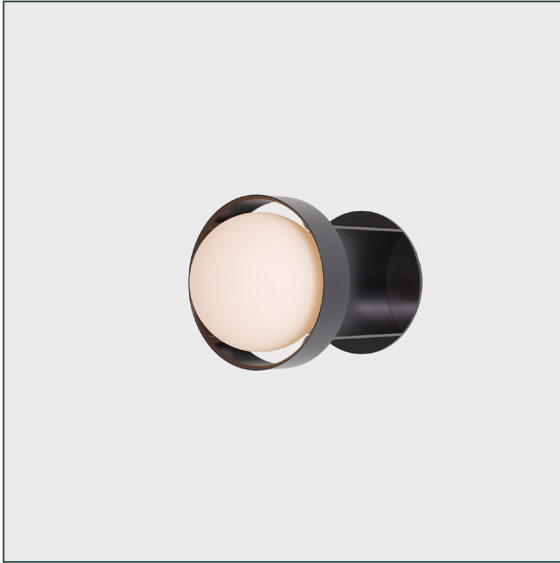

# LOOP WALL LIGHT + SPHERE III

tala®

SKU: LOOP-SPHR-III-DG-WL-01-EU

FINISH: DARK GREY

The Loop Wall Light is inspired by the infinite recyclable potential of aluminium and revels in its economic and efficient use of material. Paired with Tala's Sphere III LED bulb and featuring Dim to Warm technology. Complete with Dark Grey colour finish.

## PHYSICAL

Fixture & Bulb:	L180 x W125 x H125mm
Not used:	L- x W- x H-mm
Cable length:	-
Materials:	Anodised aluminium
Finish:	Dark Grey
Weight:	700g
IP rating:	IP44
Base:	E27