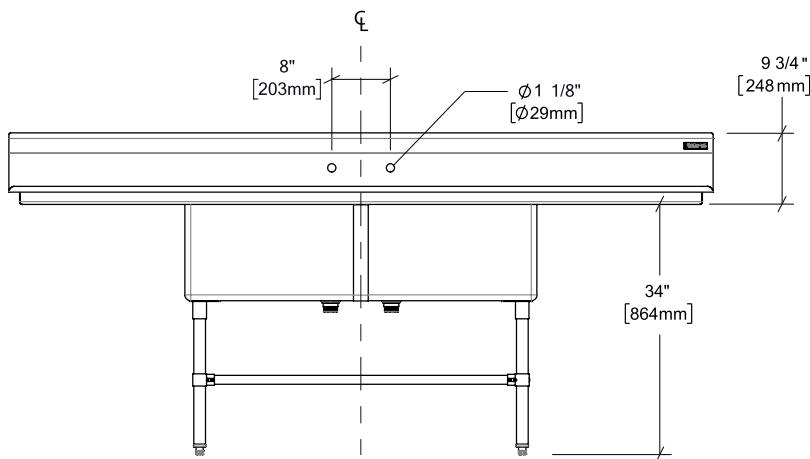

### Features

- Made of grade 304 stainless steel - 18 gauge
- Rolled edges
- 1½" (38 mm) corner drain with overflow included
- Three (3) leg braces included
- Stainless steel legs
- Adjustable stainless steel feet
- Quick and easy to assemble
- One (1) year limited warranty on parts and labor
- Certified to ASME A112.19.3-2008/CSA B45.4-08 and NSF/ANSI 2 standards

955 Lachance Street  
Québec, QC G1P 2H3  
Canada

1-800-461-3377  
www.rosko-julien.ca

*Due to the continuous development of the product, specifications are subject to change without notice.*

Model	Bowl dimensions (A x B x C)	Total width (W)	Total depth (D)	Total height (H)	Drainboard width (DB)	Weight	Drainboard
RO-SD-1818	18 x 18 x 11" 457 x 457 x 279 mm	41" 1041 mm	23 1/2" 597 mm	43 3/4" 1111 mm	N/A	52 lb - 24 kg	-
RO-SD-1818-L18		56 1/2" 1435 mm			18" 457 mm	58 lb - 26 kg	Left
RO-SD-1818-R18		72" 1829 mm			74 lb - 34 kg	Right	
RO-SD-1818-LR18	18 x 18 x 14" 457 x 457 x 356 mm	53" 1346 mm	N/A		94 lb - 43 kg	-	
RO-SD-2424	24 x 24 x 14" 610 x 610 x 356 mm	74 1/2" 1892 mm	29 1/2" 749 mm		24" 610 mm	101 lb - 46 kg	Left
RO-SD-2424-L24		96" 2438 mm				120 lb - 54 kg	Right
RO-SD-2424-R24							Left and right
RO-SD-2424-LR24							