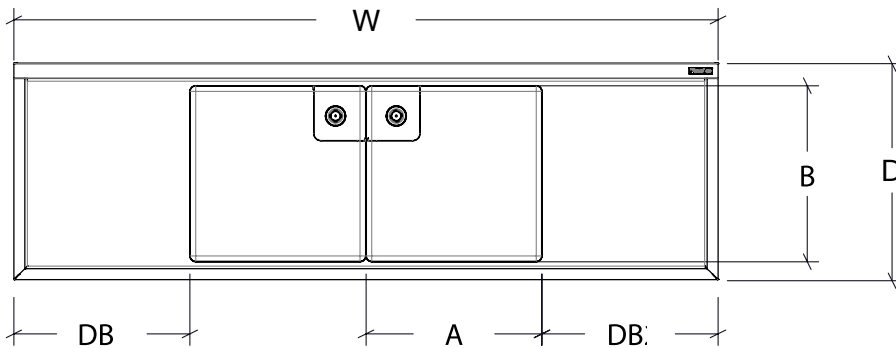

### Features

- Made of grade 304 stainless steel - 18 gauge
- Rolled edges
- 1½" (38 mm) corner drain with overflow included
- Three (3) leg braces included
- Stainless steel legs
- Adjustable stainless steel feet
- Quick and easy to assemble
- One (1) year limited warranty on parts and labor
- Certified to ASME A112.19.3-2008/CSA B45.4-08 and NSF/ANSI 2 standards

955 Lachance Street  
Québec, QC G1P 2H3  
Canada

1-800-461-3377  
www.rosko-julien.ca

*Due to the continuous development of the product, specifications are subject to change without notice.*

Model	Bowl dimensions (A x B x C)	Total width (W)	Total depth (D)	Total height (H)	Drainboard width (DB)	Weight	Drainboard
RO-SD-1818	18 x 18 x 11" 457 x 457 x 279 mm	41" 1041 mm	23 1/2" 597 mm	43 3/4" 1111 mm	N/A	52 lb - 24 kg	-
RO-SD-1818-L18		56 1/2" 1435 mm			18" 457 mm	58 lb - 26 kg	Left
RO-SD-1818-R18		72" 1829 mm			74 lb - 34 kg	Right	
RO-SD-1818-LR18	18 x 18 x 14" 457 x 457 x 356 mm	53" 1346 mm	N/A		94 lb - 43 kg	-	
RO-SD-2424	24 x 24 x 14" 610 x 610 x 356 mm	74 1/2" 1892 mm	29 1/2" 749 mm		24" 610 mm	101 lb - 46 kg	Left
RO-SD-2424-L24		96" 2438 mm				120 lb - 54 kg	Right
RO-SD-2424-R24							Left and right
RO-SD-2424-LR24							