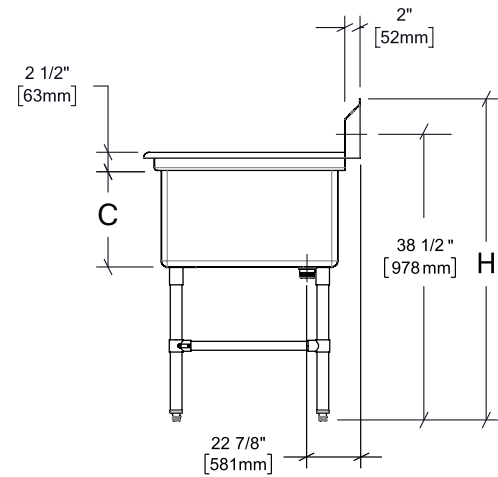

### Features

- Made of grade 304 stainless steel - 18 gauge
- Rolled edges
- 1½" (38 mm) corner drain with overflow included
- Three (3) leg braces included
- Stainless steel legs
- Adjustable stainless steel feet
- Quick and easy to assemble
- One (1) year limited warranty on parts and labor
- Certified to ASME A112.19.3-2008/CSA B45.4-08 and NSF/ANSI 2 standards

955 Lachance Street  
Québec, QC G1P 2H3  
Canada

1-800-461-3377  
www.rosko-julien.ca

*Due to the continuous development of the product, specifications are subject to change without notice.*

Model	Bowl dimensions (A x B x C)	Total width (W)	Total depth (D)	Total height (H)	Drainboard width (DB)	Weight	Drainboard
RO-SD-1818	18 x 18 x 11" 457 x 457 x 279 mm	41" 1041 mm	23 1/2" 597 mm	43 3/4" 1111 mm	N/A	52 lb - 24 kg	-
RO-SD-1818-L18		56 1/2" 1435 mm			18" 457 mm	58 lb - 26 kg	Left
RO-SD-1818-R18		72" 1829 mm			74 lb - 34 kg	Right	
RO-SD-1818-LR18	18 x 18 x 14" 457 x 457 x 356 mm	53" 1346 mm	N/A		94 lb - 43 kg	-	
RO-SD-2424	24 x 24 x 14" 610 x 610 x 356 mm	74 1/2" 1892 mm	29 1/2" 749 mm		24" 610 mm	101 lb - 46 kg	Left
RO-SD-2424-L24		96" 2438 mm				120 lb - 54 kg	Right
RO-SD-2424-R24							Left and right
RO-SD-2424-LR24							