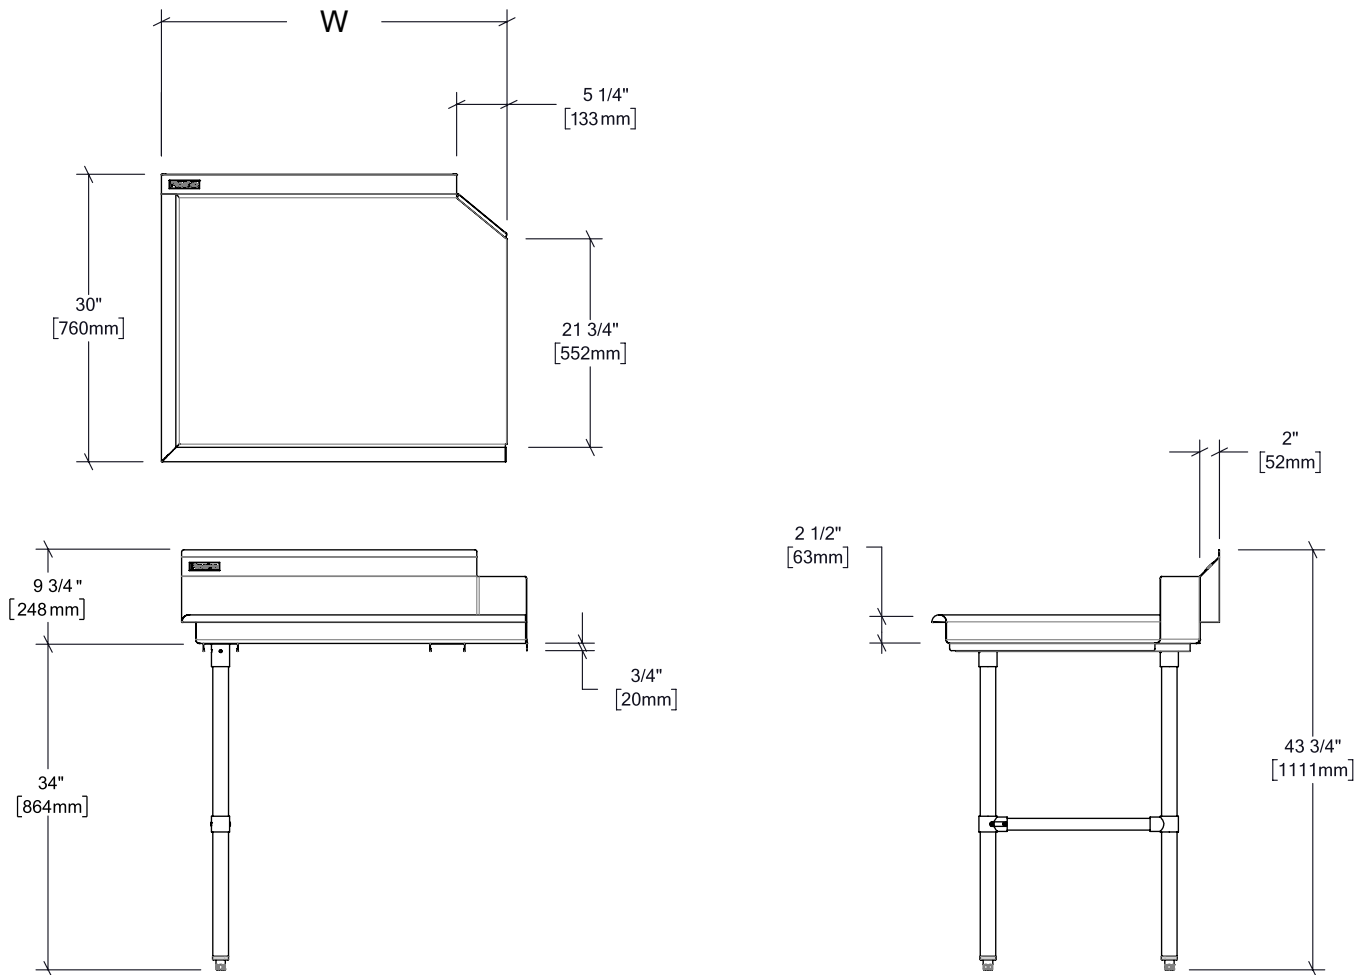

RO-CDT-4830-L

Features

- Made of grade 304 stainless steel – 18 gauge
- Rolled edges
- Leg brace included
- Stainless steel legs
- Adjustable stainless steel feet
- Left or right orientations are available
- Quick and easy to assemble
- One (1) year limited warranty on parts and labor
- Certified to NSF/ANSI 2 standards

Model	Width (W)	Depth	Total height	Orientation	Weight	Packaging dimensions (W x D x H)
RO-CDT-3630-L	36" - 914 mm	30" - 762 mm	43 3/4" - 1111 mm	Left	40 lb - 18 kg	38 x 33 x 15" 965 x 838 x 381 mm
RO-CDT-3630-R				Right		
RO-CDT-4830-L	48" - 1219 mm			Left	51 lb - 23 kg	50 x 33 x 15" 1270 x 838 x 381 mm
RO-CDT-4830-R				Right		
RO-CDT-7230-L	72" - 1829 mm			Left	69 lb - 31 kg	74 x 33 x 15" 1880 x 838 x 381 mm
RO-CDT-7230-R				Right		