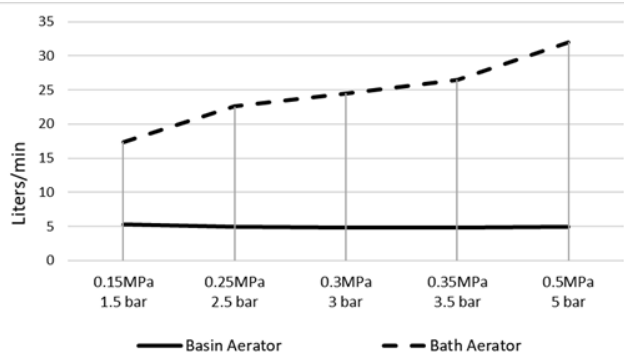

FLOW RATE GRAPH

CREDENTIALS

- Watermark AS/NZS3718WMKA25013
- 5-star WELS rated
- 5.5 litres p/minute
- WELS registration No: T48193