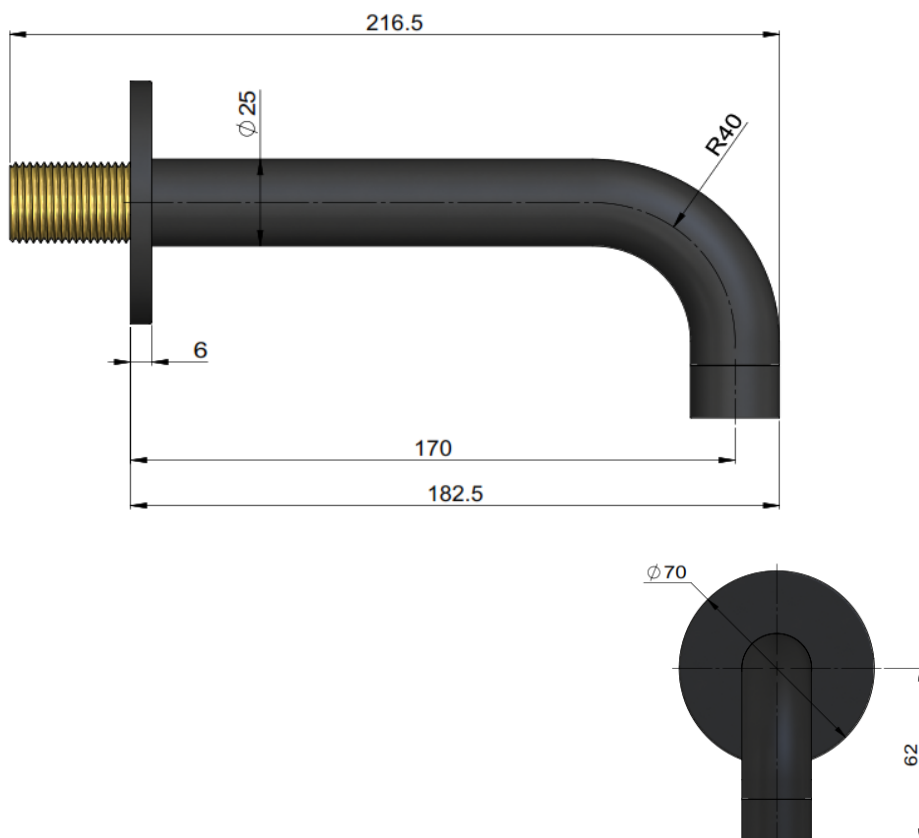

SPECIFICATIONS