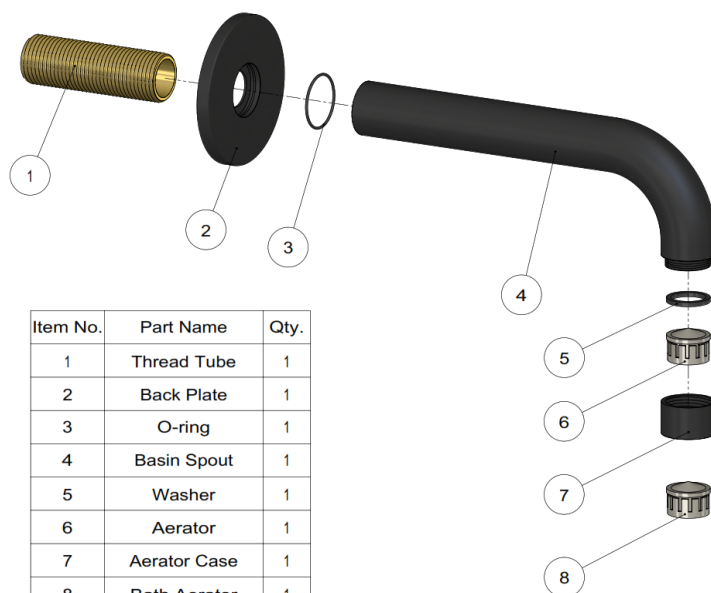

### CARE

- Do not install tapware using any form of acetone silicones.
- Do not apply physical items (such as tools) directly to product.
- Never use house-hold or commercial detergents, citrus based cleaners, or abrasive cleaners.
- Clean using a mild washing soap solution rinsed, and dry with a soft cloth.
- Check for any product defects before installation.
- Refer to the installation manual for correct installation.

### SPECIFICATIONS

### FLOW RATE GRAPH

### EXPLODED VIEW

Item No.	Part Name	Qty.
1	Thread Tube	1
2	Back Plate	1
3	O-ring	1
4	Basin Spout	1
5	Washer	1
6	Aerator	1
7	Aerator Case	1
8	Bath Aerator	1