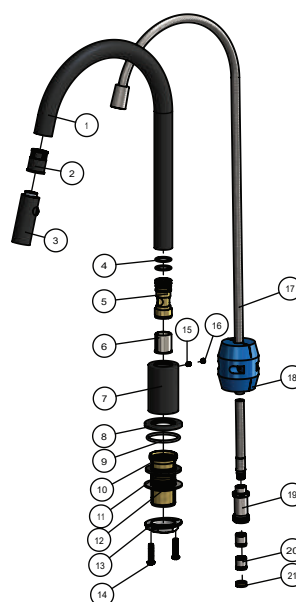

MS18

Kitchen hob spout with pull out nozzle

meir®

FEATURES

- Refer to the Meir website for warranty terms & conditions, and available finishes.
- Flow rate 5.5 L p/m at 3 bar pressure.
- European components and cartridge
- Solid brass construction
- Pull out hand spout and veggie spray.
- Box Weight 2.9 Kg

SPECIFICATIONS

TOLERANCES

Surface Tolerance

FLOW RATE GRAPH

CREDENTIALS

- Watermark AS/NZS3718WMKA25013
- 5-star WELS rated
- 6 litres p/minute
- WELS registration No: T47162

EXPLODED VIEW

Item No.	Part Name	Qty.
1	Spout	1
2	Plastic Fixed Sleeve	1
3	Spray Head	1
4	O-ring	2
5	Connector	1
6	Rubber Open Sleeve	1
7	Body	1
8	Base	1
9	O-ring	1
10	Installation Thread Tube	1
11	Flat Washer	1
12	Washer	1
13	Lock Nut	1
14	Screw	2
15	Screw	1
16	Decorative Button	1
17	Pull Out Hose	1
18	Weight Ball	1
19	Check Valve Connector	1
20	Check Valve	2
21	Water Flow Controller	1