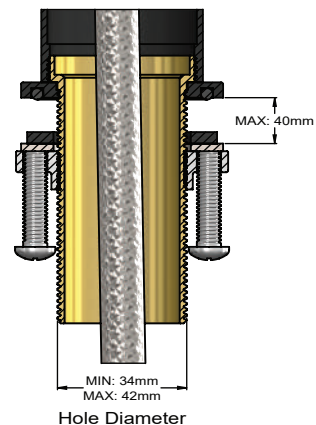

MS18

Kitchen hob spout with pull out nozzle

meir®

FEATURES

- Refer to the Meir website for warranty terms & conditions, and available finishes.
- Flow rate 5.5 L p/m at 3 bar pressure.
- European components and cartridge
- Solid brass construction
- Pull out hand spout and veggie spray.
- Box Weight 2.9 Kg

SPECIFICATIONS

TOLERANCES

Surface Tolerance

FLOW RATE GRAPH

CREDENTIALS

- Watermark AS/NZS3718WMKA25013
- 5-star WELS rated
- 6 litres p/minute
- WELS registration No: T47162

EXPLODED VIEW

Item No.	Part Name	Qty.
1	Spout	1
2	Plastic Fixed Sleeve	1
3	Spray Head	1
4	O-ring	2
5	Connector	1
6	Rubber Open Sleeve	1
7	Body	1
8	Base	1
9	O-ring	1
10	Installation Thread Tube	1
11	Flat Washer	1
12	Washer	1
13	Lock Nut	1
14	Screw	2
15	Screw	1
16	Decorative Button	1
17	Pull Out Hose	1
18	Weight Ball	1
19	Check Valve Connector	1
20	Check Valve	2
21	Water Flow Controller	1