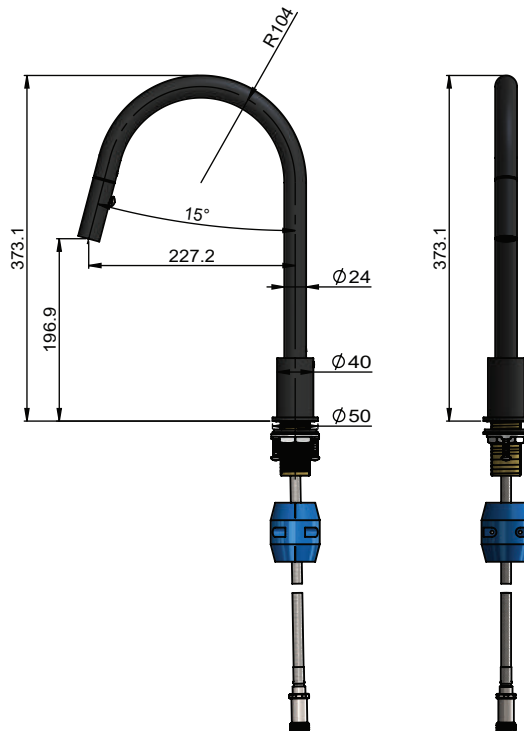

MS18

Kitchen hob spout with pull out nozzle

meir®

FEATURES

- Refer to the Meir website for warranty terms & conditions, and available finishes.
- Flow rate 5.5 L p/m at 3 bar pressure.
- European components and cartridge
- Solid brass construction
- Pull out hand spout and veggie spray.
- Box Weight 2.9 Kg

SPECIFICATIONS

TOLERANCES

Surface Tolerance

FLOW RATE GRAPH

CREDENTIALS

- Watermark AS/NZS3718WMKA25013
- 5-star WELS rated
- 6 litres p/minute
- WELS registration No: T47162

EXPLODED VIEW

Item No.	Part Name	Qty.
1	Spout	1
2	Plastic Fixed Sleeve	1
3	Spray Head	1
4	O-ring	2
5	Connector	1
6	Rubber Open Sleeve	1
7	Body	1
8	Base	1
9	O-ring	1
10	Installation Thread Tube	1
11	Flat Washer	1
12	Washer	1
13	Lock Nut	1
14	Screw	2
15	Screw	1
16	Decorative Button	1
17	Pull Out Hose	1
18	Weight Ball	1
19	Check Valve Connector	1
20	Check Valve	2
21	Water Flow Controller	1