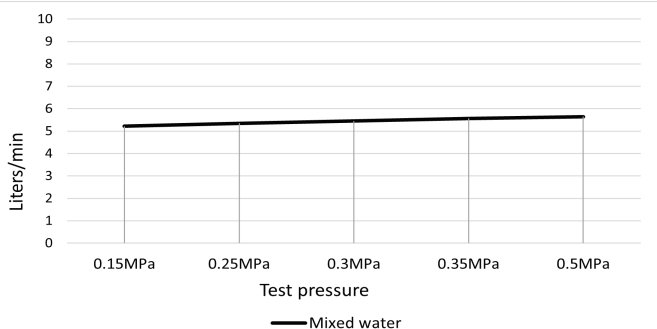

MS18

Kitchen hob spout with pull out nozzle

meir®

FEATURES

- Refer to the Meir website for warranty terms & conditions, and available finishes.
- Flow rate 5.5 L p/m at 3 bar pressure.
- European components and cartridge
- Solid brass construction
- Pull out hand spout and veggie spray.
- Box Weight 2.9 Kg

SPECIFICATIONS

TOLERANCES

Surface Tolerance

FLOW RATE GRAPH

CREDENTIALS

- Watermark AS/NZS3718WMKA25013
- 5-star WELS rated
- 6 litres p/minute
- WELS registration No: T47162

EXPLODED VIEW

Item No.	Part Name	Qty.
1	Spout	1
2	Plastic Fixed Sleeve	1
3	Spray Head	1
4	O-ring	2
5	Connector	1
6	Rubber Open Sleeve	1
7	Body	1
8	Base	1
9	O-ring	1
10	Installation Thread Tube	1
11	Flat Washer	1
12	Washer	1
13	Lock Nut	1
14	Screw	2
15	Screw	1
16	Decorative Button	1
17	Pull Out Hose	1
18	Weight Ball	1
19	Check Valve Connector	1
20	Check Valve	2
21	Water Flow Controller	1