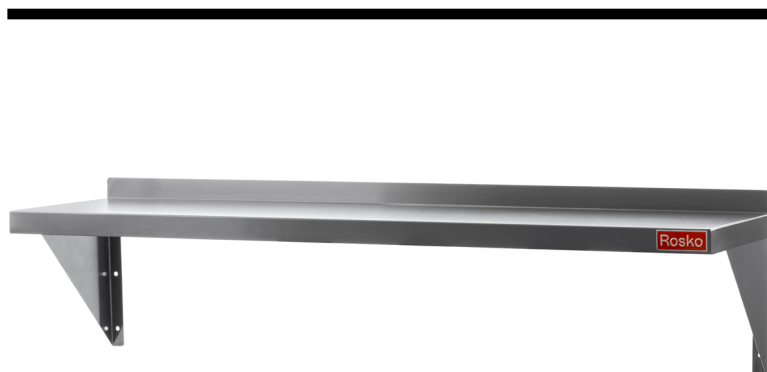

Rosko

JULIEN

RO-WMS

Wall Mount Shelf

<input type="checkbox"/> RO-WMS-2412	<input type="checkbox"/> RO-WMS-3612	<input type="checkbox"/> RO-WMS-6012	<input type="checkbox"/> RO-WMS-8412
<input type="checkbox"/> RO-WMS-3012	<input type="checkbox"/> RO-WMS-4812	<input type="checkbox"/> RO-WMS-7212	<input type="checkbox"/> RO-WMS-9612

RO-WMS-4812

Features

- Made of grade 430 stainless steel - 18 gauge
- Triangular supports assembled with studs
- A central support on 72" (1828 mm) to 96" (2438 mm) wide models
- Quick and easy assembly and installation
- One (1) year limited warranty on parts and labor
- Certified to NSF/ANSI 2 standards

Model	Width	Depth	Number of supports	Height of supports	Weight	Packaging dimensions (W x D x H)
RO-WMS-2412	24" - 610 mm	12" - 305 mm	2	10" - 254 mm	8 lb - 4 kg	26 x 14 x 4" 660 x 356 x 102 mm
RO-WMS-3012	30" - 762 mm				9 lb - 4 kg	32 x 14 x 4" 813 x 356 x 102 mm
RO-WMS-3612	36" - 914 mm				11 lb - 5 kg	38 x 14 x 4" 965 x 356 x 102 mm
RO-WMS-4812	48" - 1219 mm				14 lb - 6 kg	50 x 14 x 4" 1270 x 356 x 102 mm
RO-WMS-6012	60" - 1524 mm		3		16 lb - 7 kg	62 x 14 x 4" 1575 x 356 x 102 mm
RO-WMS-7212	72" - 1828 mm				19 lb - 9 kg	74 x 14 x 4" 1880 x 356 x 102 mm
RO-WMS-8412	84" - 2134 mm				23 lb - 10 kg	86 x 14 x 4" 2184 x 356 x 102 mm
RO-WMS-9612	96" - 2438 mm				25 lb - 11 kg	98 x 14 x 4" 2489 x 356 x 102 mm