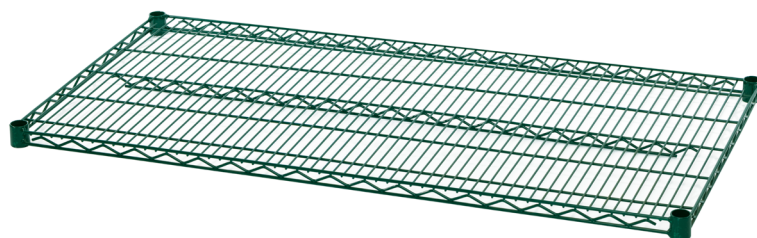

Green Epoxy Wire Shelving

<input type="checkbox"/> RO-WS-S2414-GE	<input type="checkbox"/> RO-WS-S3614-GE	<input type="checkbox"/> RO-WS-S4814-GE	<input type="checkbox"/> RO-WS-S7214-GE	<input type="checkbox"/> RO-WS-P54-GE
<input type="checkbox"/> RO-WS-S2418-GE	<input type="checkbox"/> RO-WS-S3618-GE	<input type="checkbox"/> RO-WS-S4818-GE	<input type="checkbox"/> RO-WS-S7218-GE	<input type="checkbox"/> RO-WS-P64-GE
<input type="checkbox"/> RO-WS-S2424-GE	<input type="checkbox"/> RO-WS-S3624-GE	<input type="checkbox"/> RO-WS-S4824-GE	<input type="checkbox"/> RO-WS-S7224-GE	<input type="checkbox"/> RO-WS-P74-GE
<input type="checkbox"/> RO-WS-S3014-GE	<input type="checkbox"/> RO-WS-S4214-GE	<input type="checkbox"/> RO-WS-S6014-GE		<input type="checkbox"/> RO-WS-P86-GE
<input type="checkbox"/> RO-WS-S3018-GE	<input type="checkbox"/> RO-WS-S4218-GE	<input type="checkbox"/> RO-WS-S6018-GE		
<input type="checkbox"/> RO-WS-S3024-GE	<input type="checkbox"/> RO-WS-S4224-GE	<input type="checkbox"/> RO-WS-S6024-GE		

RO-WS-S4824-GE

Features

- Made of steel with durable green epoxy finish
- Posts and shelves sold separately (sold in packs of 4 units)
- Three (3) shelf depths available
- Posts with steel leveling foot
- Posts height identification
- Mounting clips included
- Quick and easy to assemble
- One (1) year limited warranty on parts and labor
- Certified to NSF/ANSI 2 standards

Option

- RO-ACC-WS-CAST5 – 5" Caster w/o Break for Wire Shelving
- RO-ACC-WS-CAST5B – 5" Caster w/ Break for Wire Shelving
- RO-ACC-WS-FOOT – Levelling Foot for Wire Shelving
- RO-ACC-WS-HOOK-GE – Green Epoxy Hook for Wire Shelving
- RO-ACC-WS-4CLIP – Set of 4 Clips for Wire Shelving