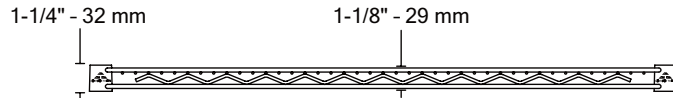

Shelf model	Width (W)	Depth (D)	Height	Packaging		
				Weight	Dimensions (W x D x H)	Quantity
RO-WS-S2414-GE	24" – 610 mm	14" – 356 mm	1 1/4" – 32 mm	35 lb – 16 kg	24 1/2 x 14 1/2 x 7" – 622 x 368 x 178 mm	4
RO-WS-S2418-GE		18" – 457 mm		39 lb – 18 kg	24 1/2 x 18 1/2 x 7" – 622 x 470 x 178 mm	4
RO-WS-S2424-GE		24" – 610 mm		44 lb – 20 kg	24 1/2 x 24 1/2 x 7" – 622 x 622 x 178 mm	4
RO-WS-S3014-GE	30" – 762 mm	14" – 356 mm		41 lb – 19 kg	30 1/2 x 14 1/2 x 7" – 775 x 368 x 178 mm	4
RO-WS-S3018-GE		18" – 457 mm		45 lb – 20 kg	30 1/2 x 18 1/2 x 7" – 775 x 470 x 178 mm	4
RO-WS-S3024-GE		24" – 610 mm		51 lb – 23 kg	30 1/2 x 24 1/2 x 7" – 775 x 622 x 178 mm	4
RO-WS-S3614-GE	36" – 914 mm	14" – 356 mm		47 lb – 21 kg	36 1/2 x 14 1/2 x 7" – 927 x 368 x 178 mm	4
RO-WS-S3618-GE		18" – 457 mm		51 lb – 23 kg	36 1/2 x 18 1/2 x 7" – 927 x 470 x 178 mm	4
RO-WS-S3624-GE		24" – 610 mm		58 lb – 26 kg	36 1/2 x 24 1/2 x 7" – 927 x 622 x 178 mm	4
RO-WS-S4214-GE	42" – 1067 mm	14" – 356 mm		52 lb – 23 kg	42 1/2 x 14 1/2 x 7" – 1080 x 368 x 178 mm	4
RO-WS-S4218-GE		18" – 457 mm		56 lb – 25 kg	42 1/2 x 18 1/2 x 7" – 1080 x 470 x 178 mm	4
RO-WS-S4224-GE		24" – 610 mm		64 lb – 29 kg	42 1/2 x 24 1/2 x 7" – 1080 x 622 x 178 mm	4
RO-WS-S4814-GE	48" – 1219 mm	14" – 356 mm		58 lb – 26 kg	48 1/2 x 14 1/2 x 7" – 1232 x 368 x 178 mm	4
RO-WS-S4818-GE		18" – 457 mm		64 lb – 29 kg	48 1/2 x 18 1/2 x 7" – 1232 x 470 x 178 mm	4
RO-WS-S4824-GE		24" – 610 mm		72 lb – 33 kg	48 1/2 x 24 1/2 x 7" – 1232 x 622 x 178 mm	4
RO-WS-S6014-GE	60" – 1524 mm	14" – 356 mm		37 lb – 17 kg	60 1/2 x 14 1/2 x 4" – 1537 x 368 x 102 mm	2
RO-WS-S6018-GE		18" – 457 mm		40 lb – 18 kg	60 1/2 x 18 1/2 x 4" – 1537 x 470 x 102 mm	2
RO-WS-S6024-GE		24" – 610 mm		46 lb – 21 kg	60 1/2 x 24 1/2 x 4" – 1537 x 622 x 102 mm	2
RO-WS-S7214-GE	72" – 1829 mm	14" – 356 mm		44 lb – 20 kg	72 1/2 x 14 1/2 x 4" – 1842 x 368 x 102 mm	2
RO-WS-S7218-GE		18" – 457 mm		48 lb – 21 kg	72 1/2 x 18 1/2 x 4" – 1842 x 470 x 102 mm	2
RO-WS-S7224-GE		24" – 610 mm	54 lb – 24 kg	72 1/2 x 24 1/2 x 4" – 1842 x 622 x 102 mm	2	

Post model	Diameter	Height	Packaging		
			Weight	Dimensions (W x D x H)	Quantity
RO-WS-P54-GE	1" – 25 mm	54" – 1372 mm	12 lb – 5 kg	4 1/2 x 1 1/2 x 54" – 114 x 38 x 1372 mm	4
RO-WS-P64-GE		64" – 1626 mm	15 lb – 7 kg	4 1/2 x 1 1/2 x 64" – 114 x 38 x 1626 mm	4
RO-WS-P74-GE		74" – 1880 mm	17 lb – 8 kg	4 1/2 x 1 1/2 x 74" – 114 x 38 x 1880 mm	4
RO-WS-P86-GE		86" – 2184 mm	20 lb – 9 kg	4 1/2 x 1 1/2 x 86" – 114 x 38 x 2184 mm	4