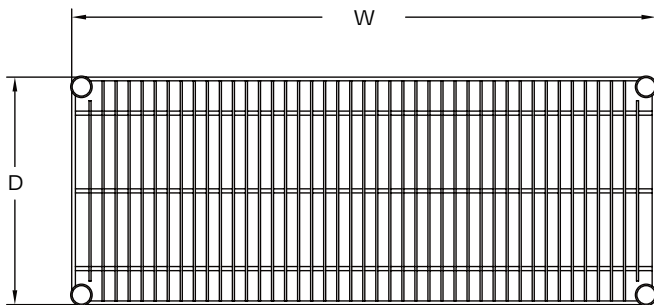

RO-WS-S4824-GE

Features

- Made of steel with durable green epoxy finish
- Posts and shelves sold separately (sold in packs of 4 units)
- Three (3) shelf depths available
- Posts with steel leveling foot
- Posts height identification
- Mounting clips included
- Quick and easy to assemble
- One (1) year limited warranty on parts and labor
- Certified to NSF/ANSI 2 standards

Option

- RO-ACC-WS-CAST5 – 5" Caster w/o Break for Wire Shelving
- RO-ACC-WS-CAST5B – 5" Caster w/ Break for Wire Shelving
- RO-ACC-WS-FOOT – Levelling Foot for Wire Shelving
- RO-ACC-WS-HOOK-GE – Green Epoxy Hook for Wire Shelving
- RO-ACC-WS-4CLIP – Set of 4 Clips for Wire Shelving