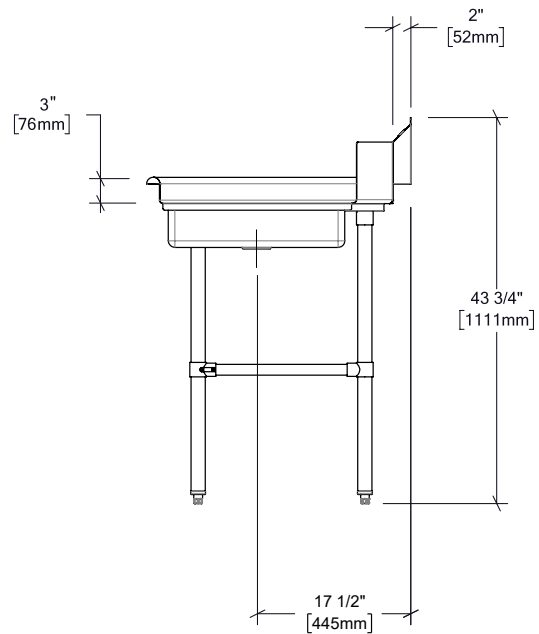

### Option

RO-ACC-SDT-BASKET – Perforated basket 20" (508 mm) x 20" (508 mm)

### Features

- Made of grade 304 stainless steel – 18 gauge
- 20" (508 mm) x 20" (508 mm) x 5" (127 mm) integrated sink
- 3½" (89 mm) central drain
- Rolled edges
- Adjustable leg braces included
- Stainless steel legs
- Adjustable stainless steel feet
- Left or right orientations are available
- Quick and easy to assemble
- One (1) year limited warranty on parts and labor
- Certified to ASME A112.19.3-2008/CSA B45.4-08 and NSF/ANSI 2 standards

## RO-SDT

Model	Width (W)	Depth	Total height	Orientation	Weight	Packaging dimensions (W x D x H)
RO-SDT-3630-L	36" – 914 mm	30" – 762 mm	43 <sup>3</sup> / <sub>4</sub> " – 1111 mm	Left	46 lb – 20,9 kg	38 x 33 x 15" 965 x 838 x 381 mm
RO-SDT-3630-R				Right		
RO-SDT-4830-L	48" – 1219 mm	30" – 762 mm	43 <sup>3</sup> / <sub>4</sub> " – 1111 mm	Left	53 lb – 24 kg	50 x 33 x 15" 1270 x 838 x 381 mm
RO-SDT-4830-R				Right		