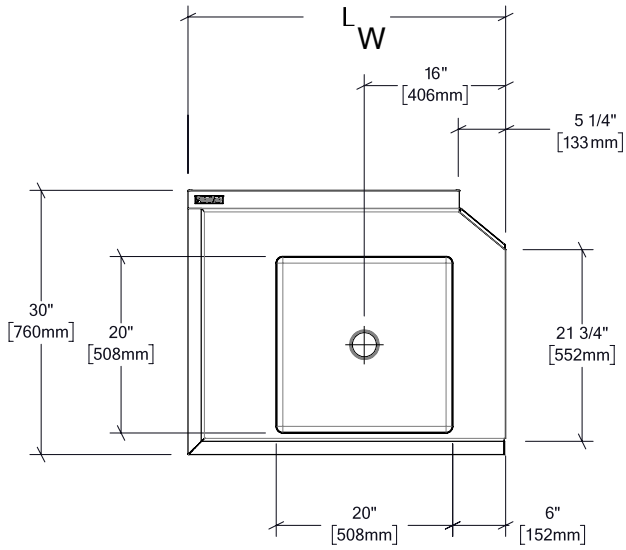

### Option

RO-ACC-SDT-BASKET – Perforated basket 20" (508 mm) x 20" (508 mm)

### Features

- Made of grade 304 stainless steel – 18 gauge
- 20" (508 mm) x 20" (508 mm) x 5" (127 mm) integrated sink
- 3½" (89 mm) central drain
- Rolled edges
- Adjustable leg braces included
- Stainless steel legs
- Adjustable stainless steel feet
- Left or right orientations are available
- Quick and easy to assemble
- One (1) year limited warranty on parts and labor
- Certified to ASME A112.19.3-2008/CSA B45.4-08 and NSF/ANSI 2 standards

## RO-SDT

Model	Width (W)	Depth	Total height	Orientation	Weight	Packaging dimensions (W x D x H)
RO-SDT-3630-L	36" – 914 mm	30" – 762 mm	43 <sup>3</sup> / <sub>4</sub> " – 1111 mm	Left	46 lb – 20,9 kg	38 x 33 x 15" 965 x 838 x 381 mm
RO-SDT-3630-R				Right		
RO-SDT-4830-L	48" – 1219 mm	30" – 762 mm	43 <sup>3</sup> / <sub>4</sub> " – 1111 mm	Left	53 lb – 24 kg	50 x 33 x 15" 1270 x 838 x 381 mm
RO-SDT-4830-R				Right		