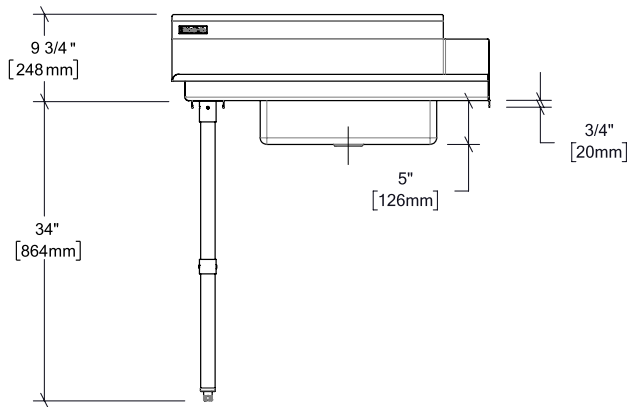

### Option

RO-ACC-SDT-BASKET – Perforated basket 20" (508 mm) x 20" (508 mm)

### Features

- Made of grade 304 stainless steel – 18 gauge
- 20" (508 mm) x 20" (508 mm) x 5" (127 mm) integrated sink
- 3½" (89 mm) central drain
- Rolled edges
- Adjustable leg braces included
- Stainless steel legs
- Adjustable stainless steel feet
- Left or right orientations are available
- Quick and easy to assemble
- One (1) year limited warranty on parts and labor
- Certified to ASME A112.19.3-2008/CSA B45.4-08 and NSF/ANSI 2 standards

## RO-SDT

Model	Width (W)	Depth	Total height	Orientation	Weight	Packaging dimensions (W x D x H)
RO-SDT-3630-L	36" – 914 mm	30" – 762 mm	43 <sup>3</sup> / <sub>4</sub> " – 1111 mm	Left	46 lb – 20,9 kg	38 x 33 x 15" 965 x 838 x 381 mm
RO-SDT-3630-R				Right		
RO-SDT-4830-L	48" – 1219 mm	30" – 762 mm	43 <sup>3</sup> / <sub>4</sub> " – 1111 mm	Left	53 lb – 24 kg	50 x 33 x 15" 1270 x 838 x 381 mm
RO-SDT-4830-R				Right		