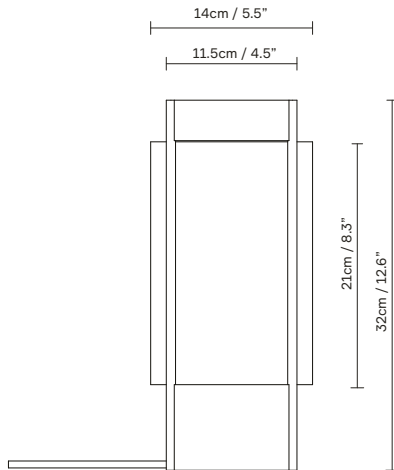

## Dimensions:

W: 14 cm / 5.5", H: 32 cm / 12.6", D: 14 cm / 5.5"

**Socket:** E27 Max watt 6Watt (40W) - 2700 Kelvin

**Net weight:** 0,7 kg

**Designed by/year of design:** Herman Studio, 2026

**Pre-assembled:** Yes

**Contract use:** Yes

**Scope of application:** Table lamp, lantern