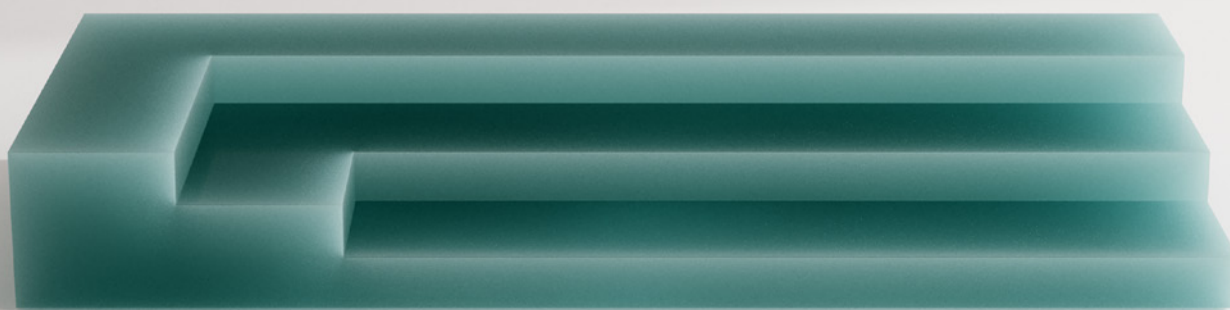

STUDIOTWENTYSEVEN

SCR LOW TABLE RECTANGULAR BY **NIKO KORONIS**
LIMITED EDITION 8+4 AP
SIGNED, SERIAL NUMBER AND CERTIFICATE OF AUTHENTICITY
G COLLECTION
YEAR 2023

RESIN
PRODUCTION TIME 10-12 WEEKS
MADE IN NETHERLANDS BY ATELIERS S.T.R.S

IN H 10.6 W 78.7 D 31.8
CM H 27 W 200 D 81

STUDIOTWENTYSEVEN

GNK 1
RESIN

GNK 2
RESIN

GNK 3
RESIN

GNK 4
RESIN

GNK 5
RESIN

GNK 6
RESIN