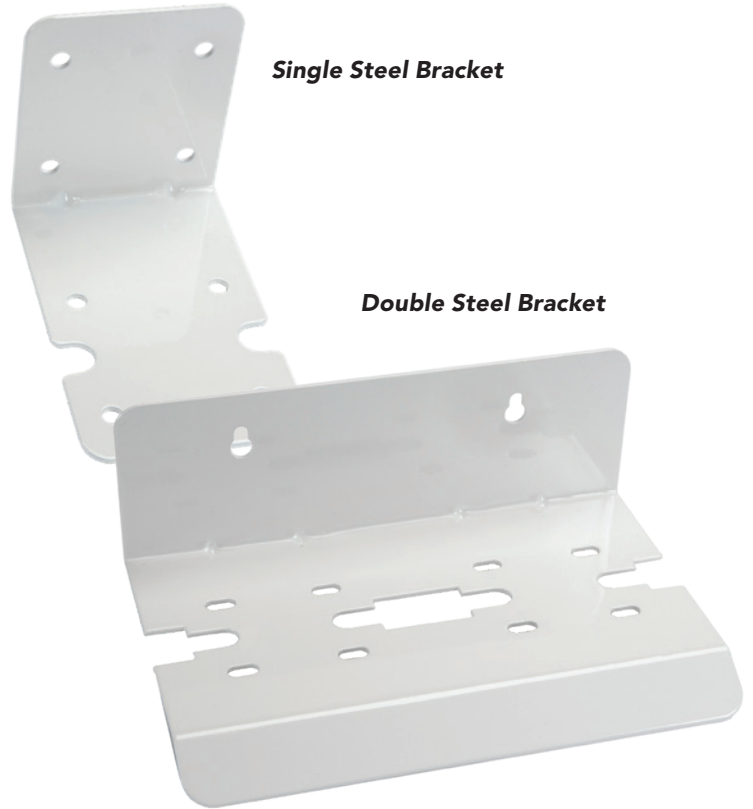

# BRACKETS AND CLIPS

**AXEON® Plastic and Steel Brackets** for Standard Filter Housings and Residential Reverse Osmosis Systems. Available with machine screws; 5/16" lag bolts.

## SPECIFICATIONS

Part Number	Material	Single/Double/Triple	Size
200746	Plastic	Single	2.5"
201923	Steel	Single	4.5"
200748	Plastic	Double	2.5"
203331	Steel	Double	4.5"
200750	Plastic	Triple	2.5"
200751	Steel	Triple	2.5"
202305	Steel	Triple	4.5"

**AXEON Clips** are available for Mounting Residential RO Filters, Housings and Components.

## SPECIFICATIONS

Part Number	Single/Double	Size
201482	Single	2"
200753	Single	2.5"
200754	Double	2.5" x 2"
203834	Double	2.5" x 2.5"