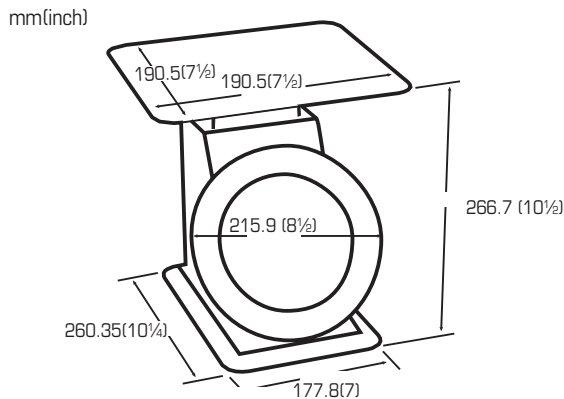

Features

- ✓ Air dashpot for fast reading
- ✓ Fine tooth rack and pinion mechanism
- ✓ Spring mechanism is temperature compensated
- ✓ Stainless steel removable platform for fast, easy cleanup
- ✓ Easy to read dial
- ✓ 6 month warranty

Caractéristiques

- ✓ Amortisseur pneumatique pour une lecture rapide
- ✓ Mécanisme à pignon et crémaillère de précision
- ✓ Ressorts à compensation thermique
- ✓ Plateau amovible en inox pour un nettoyage rapide et facile
- ✓ Cadran de lecture facile
- ✓ Garantie 6 mois

Características

- ✓ Amortiguador neumático para lectura rápida
- ✓ Engranaje y mecanismo de piñones de excelente calidad
- ✓ Mecanismo de muelles con compensación térmica
- ✓ Bandeja amovible de acero inoxidable para una limpieza rápida y sencilla
- ✓ Indicador fácil de leer
- ✓ 6 meses de garantía

Specifications

	Fluid oz	Weight
Capacity	64 fl. oz	160 oz
Graduation	1 fl. oz	0.5 oz
Weight	7.3 lb /3310 g	
Shipping Weight	8.66 lb /3930 g	
Item	852351	

Spécifications

	Onces liquides	Poids
Capacité	64 oz liq.	160 oz
Graduation	1 oz liq.	0,5 oz
Poids	3310 g / 7,3 lb	
Poids à l'expédition	3930 g / 8,66 lb	
Article	852351	

Especificaciones

	Onzas líquidas	Peso
Capacidad	64 oz liq	160 oz
Graduación	1	0,5 oz
Peso	7,3 lb (3,310 g)	
Peso de embarque	8,66 lb (3,930 g)	
Artículo	852351	

www.kilotech.com

K I L O T E C H

Accrédité par Mesures Canada