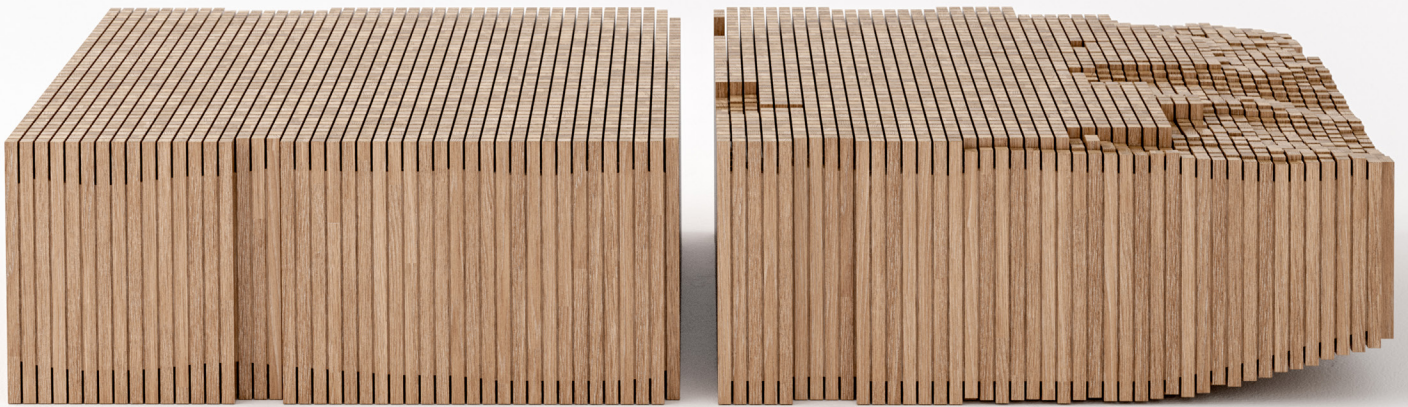

STUDIOTWENTYSEVEN

ERO 002 20MM F L COFFEE TABLE BY **RAPHAEL CRESPIN**
LIMITED EDITION 8+4 AP
SIGNED, SERIAL NUMBER AND CERTIFICATE OF AUTHENTICITY
ERO COLLECTION
YEAR 2023

MATTE VARNISHED NATURAL WHITE OAK
PRODUCTION TIME 14-16 WEEKS
MADE IN FRANCE

IN H 13.8 W 72.8 D 35.4
CM H 35 W 185 D 90