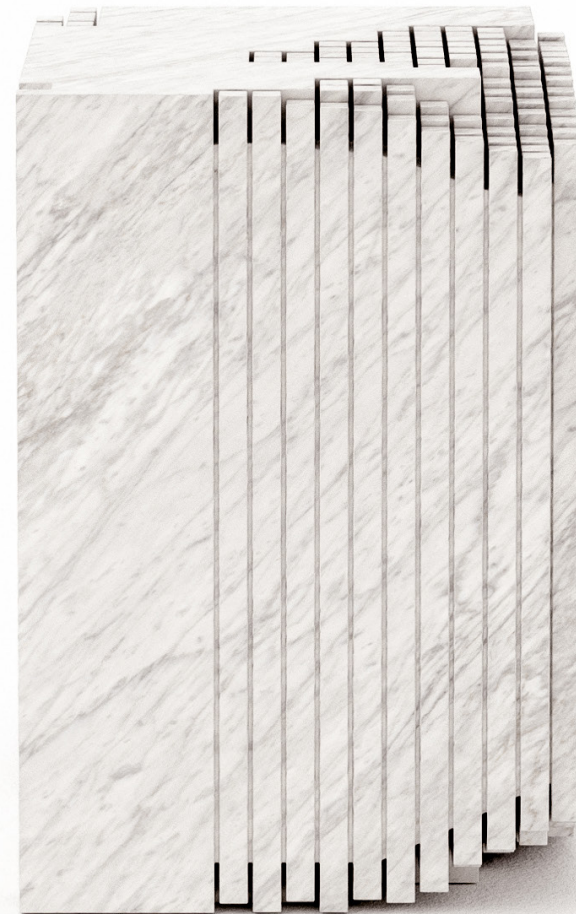

# STUDIOTWENTYSEVEN

ERO 001 20MM SIDE TABLE BY **RAPHAEL CRESPIN**  
LIMITED EDITION 8+4 AP  
SIGNED, SERIAL NUMBER AND CERTIFICATE OF AUTHENTICITY  
ERO COLLECTION  
YEAR 2023

WHITE CARRARA, WHITE ESTREMOZ OR VOLAKAS MARBLE WITH ROUGH CLEAN FINISH  
PRODUCTION TIME 12-14 WEEKS  
MADE IN PORTUGAL

IN H 19.7 W 13.8 D 13.8  
CM H 50 W 35 D 35