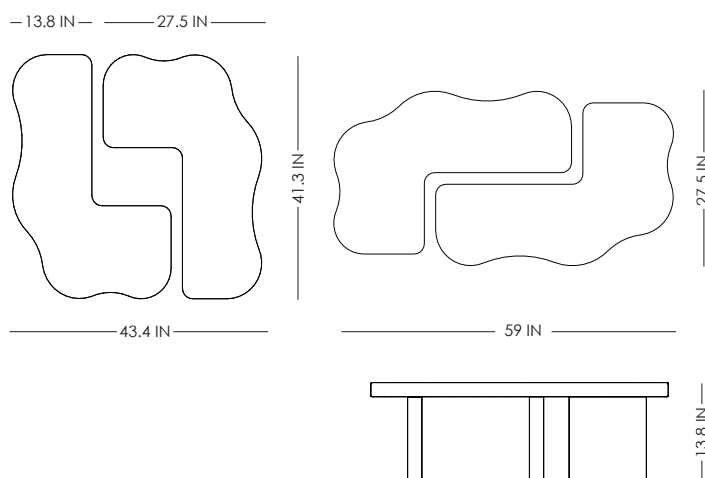

STUDIOTWENTYSEVEN

ORMA COFFEE TABLE BY **EMMANUELLE SIMON**
YEAR 2023

SATIN VARNISHED OAK
SET OF 2 TABLES
PRODUCTION TIME 18-20 WEEKS
MADE IN FRANCE

IN H 18,8 W 41,3 D 27,5
CM H 35 W 105 D 70