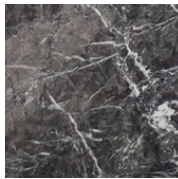

STUDIOTWENTYSEVEN

ETERNEL SANS TEMPS TABLE BY **VERENA BRAUSCH**
LIMITED EDITION 12
SIGNED, SERIAL NUMBER AND CERTIFICATE OF AUTHENTICITY
ETERNEL SANS TEMPS COLLECTION
YEAR 2023

GRAY CARNICO MARBLE, WHITE ARABESCATO MARBLE, ALBANIA ROSSO MARBLE,
OILED EUROPEAN WALNUT TOP WITH BRASS LEGS, GRAY CARNICO MARBLE TOP WITH STAINLESS
STEEL LEGS, WHITE ARABESCATO MARBLE TOP WITH BRASS LEGS OR
BLACK OAK TOP WITH BLACK PIANO LACQUERED LEGS
PRODUCTION TIME 14-16 WEEKS
MADE IN FRANCE BY ATELIERS SAINT-JACQUES

ETERNEL SANS TEMPS TABLE 240

IN H 29.5 W 94.4 D 43.3
CM H 75 W 240 D 110

ETERNEL SANS TEMPS TABLE 300

IN H 29.5 W 118.1 D 53.9
CM H 75 W 300 D 137

STUDIOTWENTYSEVEN

GRAY CARNICO
MARBLE

WHITE ARABESCATO
MARBLE

GRAY CARNICO & STEEL
MARBLE & METAL

ARABESCATO & BRASS
MARBLE & METAL

WALNUT & BRASS
WOOD & METAL

ALBANIA ROSSO
MARBLE

BLACK
OAK & LACQUER