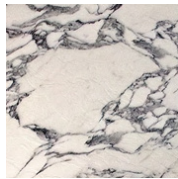

ETERNEL SANS TEMPS TABLE 240

IN H 29.5 W 94.4 D 43.3
CM H 75 W 240 D 110

ETERNEL SANS TEMPS TABLE 300

IN H 29.5 W 118.1 D 53.9
CM H 75 W 300 D 137

STUDIOTWENTYSEVEN

GRAY CARNICO
MARBLE

WHITE ARABESCATO
MARBLE

GRAY CARNICO & STEEL
MARBLE & METAL

ARABESCATO & BRASS
MARBLE & METAL

WALNUT & BRASS
WOOD & METAL

ALBANIA ROSSO
MARBLE

BLACK
OAK & LACQUER