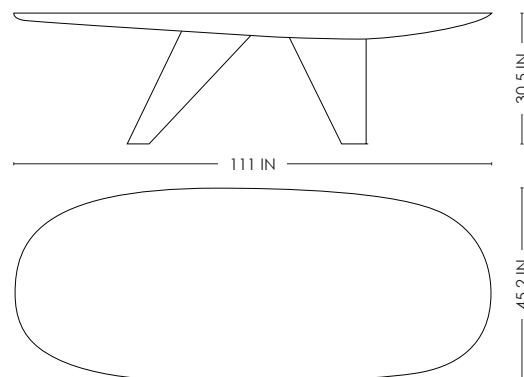

# STUDIOTWENTYSEVEN

ORIGINS TABLE BY **JIMMY DELATOUR**  
LIMITED EDITION 12  
SIGNED, SERIAL NUMBER AND CERTIFICATE OF AUTHENTICITY  
ORIGINS COLLECTION  
YEAR 2023

BLACK MOON MARBLE OR TRAVERTINE TOP  
BRUSHED MATTE BLACK, DARK BROWN OR WHITEWASHED TIMBER LEGS  
PRODUCTION TIME 18-20 WEEKS  
MADE IN AUSTRALIA

IN H 30.5 W 111 D 45.2  
CM H 77.5 W 282 D 115