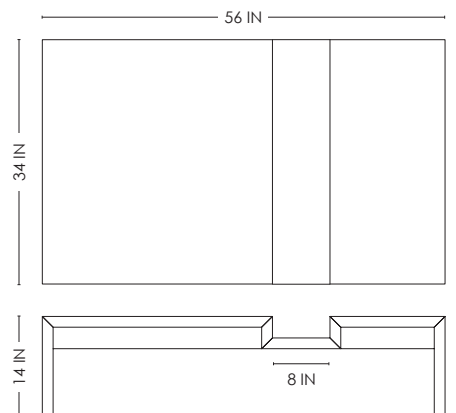

# STUDIOTWENTYSEVEN

CONTINUOUS COFFEE TABLE I BY **FABIANA MACHADO**  
NUMBERED EDITION  
SIGNED, SERIAL NUMBER AND CERTIFICATE OF AUTHENTICITY  
CONTINUOUS COLLECTION  
YEAR 2023

FRENCH WALNUT, EAST INDIAN ROSEWOOD, FLATCUT WALNUT,  
MACASSAR EBONY OR SUGAR PALMWOOD  
PRODUCTION TIME 12-14 WEEKS  
MADE IN AMERICA

IN H 14 W 56 D 34  
CM H 35.6 W 142.3 D 86.4