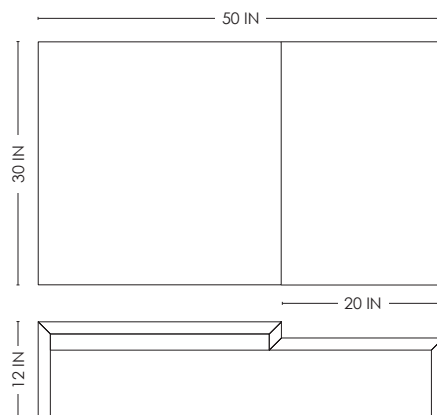

STUDIOTWENTYSEVEN

CONTINUOUS COFFEE TABLE II BY **FABIANA MACHADO**
NUMBERED EDITION
SIGNED, SERIAL NUMBER AND CERTIFICATE OF AUTHENTICITY
CONTINUOUS COLLECTION
YEAR 2023

FRENCH WALNUT, EAST INDIAN ROSEWOOD, FLATCUT WALNUT,
MACASSAR EBONY OR SUGAR PALMWOOD
PRODUCTION TIME 12-14 WEEKS
MADE IN AMERICA

IN H 12 W 50 D 30
CM H 30.5 W 127 D 76.2

STUDIOTWENTYSEVEN

FRENCH WALNUT
WOOD

INDIAN ROSEWOOD
WOOD

FLATCUT WALNUT
WOOD

MACASSAR EBONY
WOOD

SUGAR PALMWOOD
WOOD