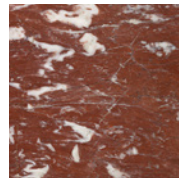

BURL OAK TOP  
RECLAIMED BRUSHED AND OILED OAK BASE  
BRONZE SCULPTURES  
PRODUCTION TIME 10-12 WEEKS  
MADE IN FRANCE BY SUSSE FONDEUR

IN H 16.5 W 65.3 D 37.4  
CM H 42 W 166 D 95

# STUDIOTWENTYSEVEN

**BURL OAK**  
OILED FINISHED

**VERT D'EAU**  
MARBLE

**DORÉ**  
MARBLE

**PERLE DE NACRE**  
MARBLE

**VIOLET ROYAL**  
MARBLE

**GRIS**  
MARBLE

**ROUGE**  
MARBLE