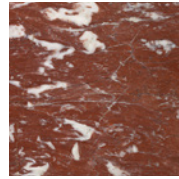

BURL OAK TOP  
RECLAIMED BRUSHED AND OILED OAK BASE  
PATINATED BRONZE SCULPTURES  
PRODUCTION TIME 10-12 WEEKS  
MADE IN FRANCE BY ATELIER BRIMBOIS

IN H 16.5 W 65.3 D 37.4  
CM H 42 W 166 D 95

# STUDIOTWENTYSEVEN

**BURL OAK**  
OILED FINISHED

**VERT D'EAU**  
MARBLE

**DORÉ**  
MARBLE

**PERLE DE NACRE**  
MARBLE

**VIOLET ROYAL**  
MARBLE

**GRIS**  
MARBLE

**ROUGE**  
MARBLE