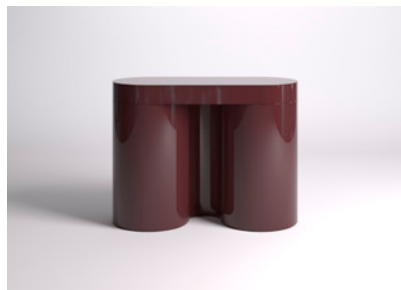

STUDIOTWENTYSEVEN

SILO CONSOLE BY **HERVÉ LANGLAIS** EXCLUSIVELY FOR STUDIOTWENTYSEVEN
LIMITED EDITION 12
SIGNED, SERIAL NUMBER AND CERTIFICATE OF AUTHENTICITY
SILO COLLECTION
YEAR 2023

GREEN OR BURGUNDY LACQUER
PRODUCTION TIME 10-12 WEEKS
MADE IN FRANCE

IN H 33,4 W 47,2 D 19,6
CM H 85 W 120 D 50

STUDIOTWENTYSEVEN

GREEN
LACQUER

BURGUNDY
LACQUER