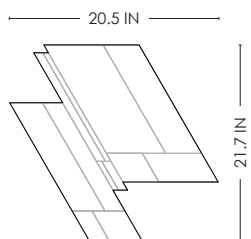

STUDIOTWENTYSEVEN

BIAS 07A SIDE TABLE BY **RAPHAEL CRESPIN**
LIMITED EDITION 8+4 AP
SIGNED, SERIAL NUMBER AND CERTIFICATE OF AUTHENTICITY
BIAS COLLECTION
YEAR 2023

LIMESTONE OR ROUGH CLEAN WHITE CARRARA MARBLE
PRODUCTION TIME 12-14 WEEKS
MADE IN ITALY

IN H 19.7 W 20.5 D 21.7
CM H 50 W 52 D 55