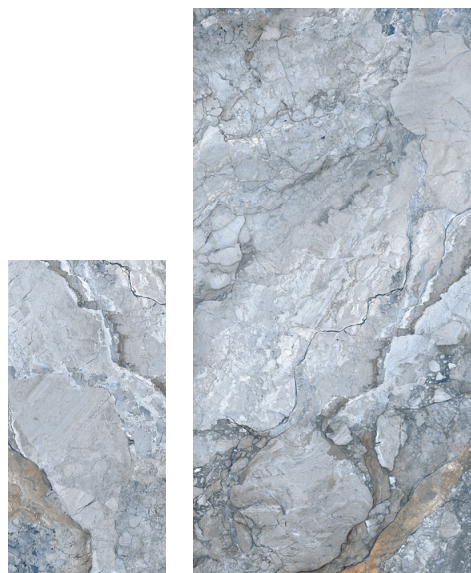

Eternal

Porcelain

URBAN
COAST TILE

Hex Mosaic

Hex Mosaic

Hex Mosaic

12x24 24x48
White

12x24 24x48
Blue

12x24 24x48
Almond

SIZES (Nominal)	THICKNESS	CARTON/SF	CARTON/PC	UOM
24x48	.374"	15.5/SF	2/PC	SF
12x24	.374"	13.51/SF	7/PC	SF
Hexagon Mosaic	.374"	1.29/SF	1/PC	Sheet

AVAILABILITY	STOCK COLORS
24x48, 12x24, Hexagon Mosaic	Almond, Blue, White

TECHNICAL DATA & APPLICATIONS

BODY TYPE	Porcelain Rectified	WALL - WET	Yes
WEAR RATING	4	WALL DRY	Yes
SHADE VARIATION	V3	FLOOR - RESIDENTIAL	Yes Heavy
DCOF	>0.42	FLOOR - COMMERCIAL	Yes Moderate
RECYCLED CONTENT	Yes	FREEZE/THAW	Yes
FINISH	Matte	POOL	Yes