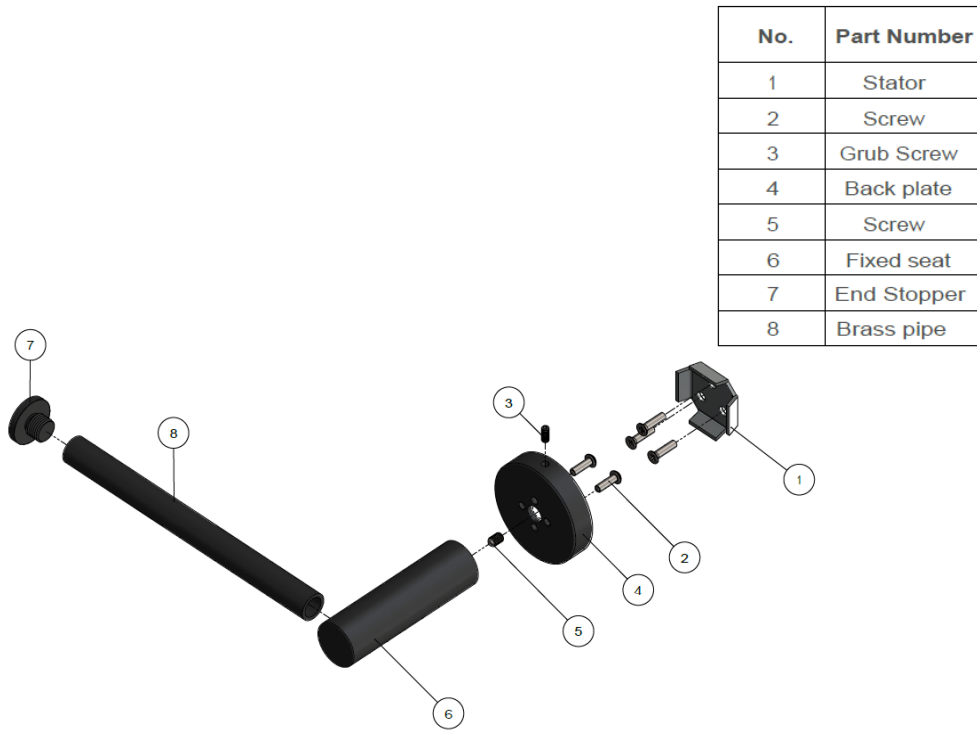

MR02-R

TOILET ROLL HOLDER

meir®

EXPLODED VIEW

CARE

- Do not install tapware using any form of acetone silicones.
- Do not apply physical items (such as tools) directly to product.
- Never use house-hold or commercial detergents, citrus based cleaners, or abrasive cleaners.
- Clean using a mild washing soap solution rinsed, and dry with a soft cloth.
- Check for any product defects before installation.
- Refer to the installation manual for correct installation.

FEATURES

- Refer to the Meir website for warranty terms & conditions, and available finishes.
- Solid brass construction
- Box Weight 0.3 kg

SPECIFICATIONS