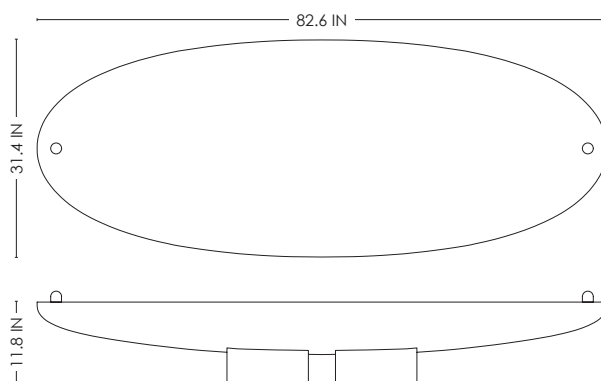

STUDIOTWENTYSEVEN

MAEN 08-B COFFEE TABLE BY **MARTIN MASSÉ**
LIMITED EDITION 12
SIGNED, SERIAL NUMBER AND CERTIFICATE OF AUTHENTICITY
MAEN COLLECTION
YEAR 2023

BRECCIA SARDA MARBLE OR BRECCIA BOTTICELLI MARBLE
REMOVABLE STUDS
PRODUCTION TIME 14-16 WEEKS
MADE IN FRANCE BY ATELIERS SAINT-JACQUES

IN H 11.8 W 82.6 D 31.4
CM H 30 W 210 D 80

STUDIOTWENTYSEVEN

BRECCIA BOTTICELLI
MARBLE

BRECCIA SARDA
MARBLE