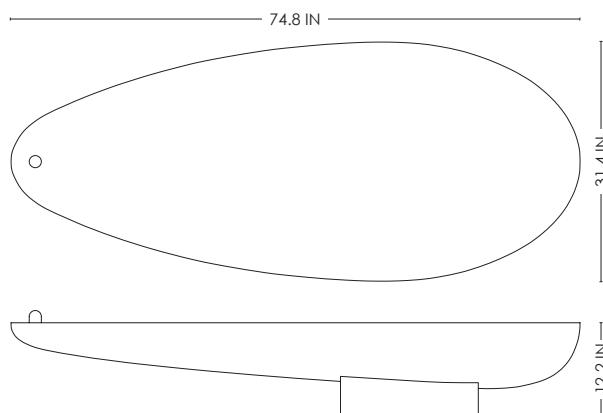

STUDIOTWENTYSEVEN

MAEN 01 COFFEE TABLE BY **MARTIN MASSÉ** EXCLUSIVELY FOR STUDIOTWENTYSEVEN
LIMITED EDITION 12
SIGNED, SERIAL NUMBER AND CERTIFICATE OF AUTHENTICITY
MAEN COLLECTION
YEAR 2023

CREAM MATTE LACQUER OR BLACK MIRROR LACQUER
REMOVABLE STUD
PRODUCTION TIME 14-16 WEEKS
MADE IN FRANCE BY ATELIERS RACINES

IN H 12.2 W 74.8 D 31.4
CM H 31 W 190 D 80

STUDIOTWENTYSEVEN

CREAM MATTE
LACQUER

BLACK MIRROR
LACQUER