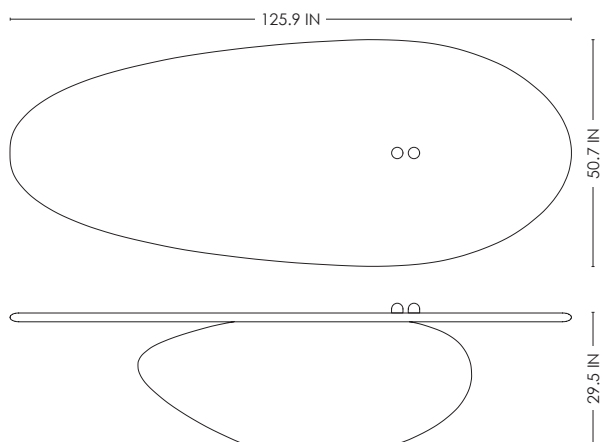

# STUDIOTWENTYSEVEN

MAEN 02 TABLE BY **MARTIN MASSÉ**  
LIMITED EDITION 12  
SIGNED, SERIAL NUMBER AND CERTIFICATE OF AUTHENTICITY  
MAEN COLLECTION  
YEAR 2023

CREAM MATTE LACQUER OR BLACK MIRROR LACQUER  
REMOVABLE STUDS  
PRODUCTION TIME 14-16 WEEKS  
MADE IN FRANCE BY ATELIERS RACINES

IN H 29.5 W 125.9 D 50.7  
CM H 75 W 320 D 129