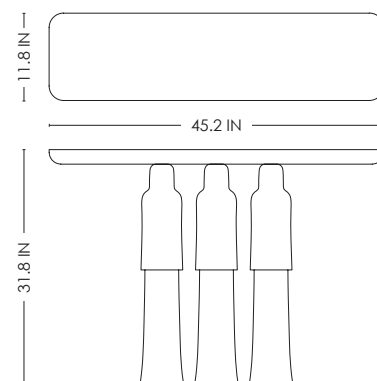

STUDIOTWENTYSEVEN

MAEN 06 CONSOLE BY **MARTIN MASSÉ**
LIMITED EDITION 12
SIGNED, SERIAL NUMBER AND CERTIFICATE OF AUTHENTICITY
MAEN COLLECTION
YEAR 2023

CREAM MATTE LACQUER OR BLACK MIRROR LACQUER
PRODUCTION TIME 14-16 WEEKS
MADE IN FRANCE BY ATELIERS RACINES

IN H 31.8 W 45.2 D 11.8
CM H 81 W 115 D 30

STUDIOTWENTYSEVEN

CREAM MATTE
LACQUER

BLACK MIRROR
LACQUER