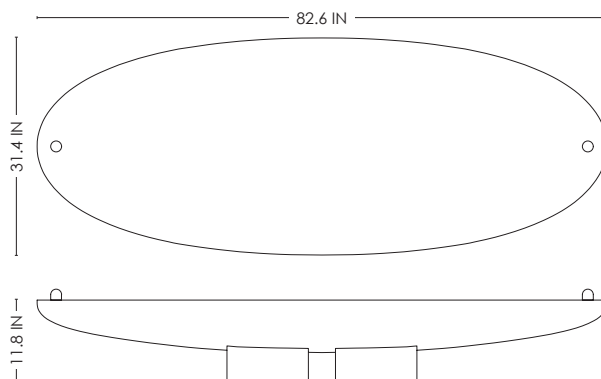

STUDIOTWENTYSEVEN

MAEN 08 COFFEE TABLE BY **MARTIN MASSÉ**
LIMITED EDITION 12
SIGNED, SERIAL NUMBER AND CERTIFICATE OF AUTHENTICITY
MAEN COLLECTION
YEAR 2023

CREAM MATTE LACQUER OR BLACK MIRROR LACQUER
REMOVABLE STUDS
PRODUCTION TIME 14-16 WEEKS
MADE IN FRANCE BY ATELIERS RACINES

IN H 11.8 W 82.6 D 31.4
CM H 30 W 210 D 80

STUDIOTWENTYSEVEN

CREAM MATTE
LACQUER

BLACK MIRROR
LACQUER