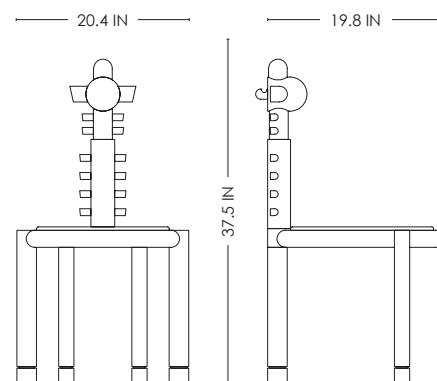

STUDIOTWENTYSEVEN

MAEN 09 CHAIR BY **MARTIN MASSÉ**
LIMITED EDITION 12
SIGNED, SERIAL NUMBER AND CERTIFICATE OF AUTHENTICITY
MAEN COLLECTION
YEAR 2023

BLACK OAK OR BLEACHED ASH
PRODUCTION TIME 14-16 WEEKS
MADE IN FRANCE BY ATELIERS RACINES

IN H 37.5 W 20.4 D 19.8
CM H 95.3 W 52 D 50.5

STUDIOTWENTYSEVEN

BLEACHED ASH
WOOD

BLACK OAK
WOOD