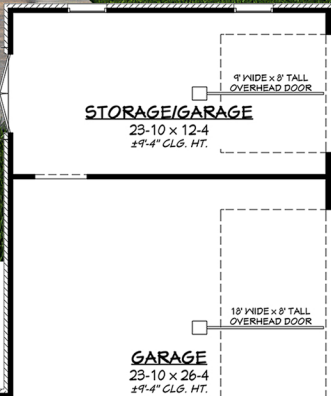

Designing Homes
HOUSE PLAN ZONE
 Building Relationships

Bonus Floor Plan
 Square footage does not include bonus room.

Appleton House Plan

2859-S

- 🏠 2859 Sq Ft.
- 🏠 1.5 Stories
- 🛏 3 Bedrooms
- 📏 78-0 Width
- 🚿 3.5 Bathrooms
- 📏 79-0 Depth