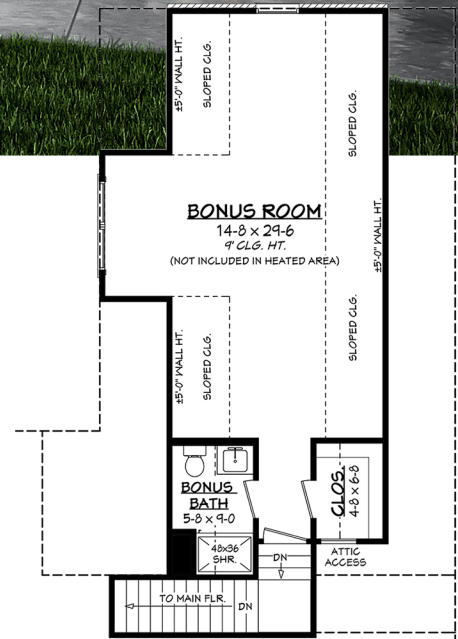

Designing Homes
HOUSE PLAN ZONE
 Building Relationships

Bonus Floor Plan
 Square footage does not include bonus room.

Appleton House Plan

2859-S

- 🏠 2859 Sq Ft.
- 🏠 1.5 Stories
- 🛏 3 Bedrooms
- 📏 78-0 Width
- 🚿 3.5 Bathrooms
- 📏 79-0 Depth