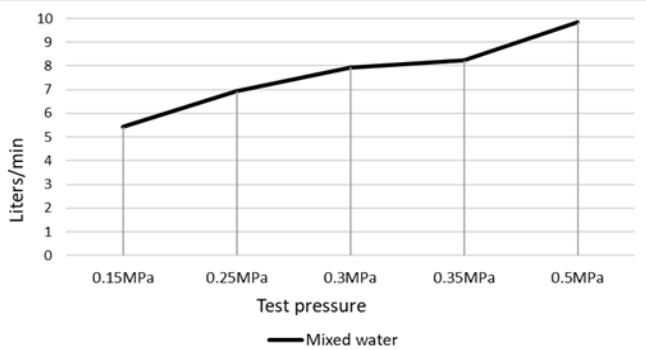

FLOW RATE GRAPH