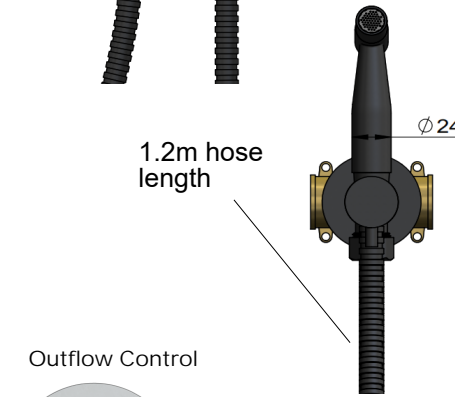

MHBO3N HAND BIDET with MIXER

meir®

FEATURES

- Refer to the Meir website for warranty terms & conditions.
- Flow rate at 3bar 8 L/min
- European ceramic cartridge
- Solid brass and SS construction
- High Pressure Hose, length 1.2m
- Progressive-mixer controlled water.
- Check valve to prevent water backflow.
- **CAUTION:** the product can supply hot water. Make sure this is used correctly. Prevent this from being used by unsupervised children.

CARE

- Do not install tapware using any form of acetone silicones.
- Do not apply physical items (such as tools) directly to the product.
- Never use house-hold or commercial detergents, citrus based cleaners, or abrasive cleaners.
- Clean using a mild washing soap solution. Rinse and dry with a soft cloth.
- Check for any product defects before installation.
- Refer to the Installation Manual for correct installation.

SPECIFICATIONS

TOLERANCES