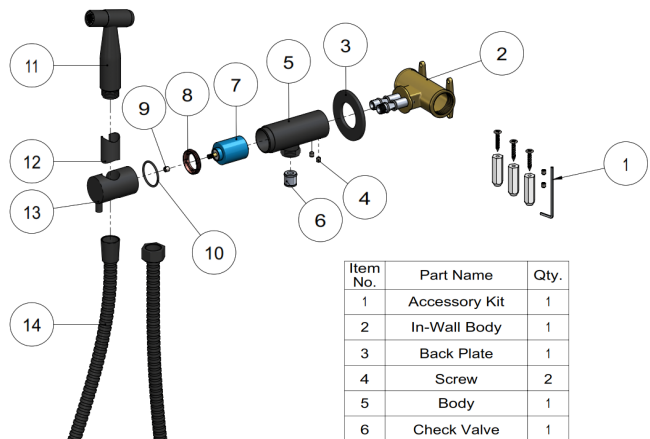

## SPECIFICATIONS

## TOLERANCES

Wall plate tolerance of 7mm

## FLOW RATE GRAPH

## EXPLODED VIEW

Item No.	Part Name	Qty.
1	Accessory Kit	1
2	In-Wall Body	1
3	Back Plate	1
4	Screw	2
5	Body	1
6	Check Valve	1
7	Cartridge	1
8	Cartridge Nut	1
9	Sleeve	1
10	Wear Ring	1
11	Hand Spray	1
12	Plastic Sleeve	1
13	Handle	1
14	Shower Hose	1