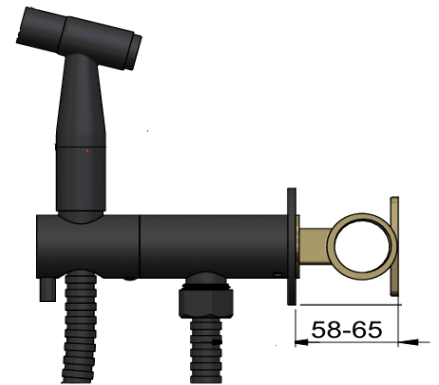

Wall plate tolerance of 7mm