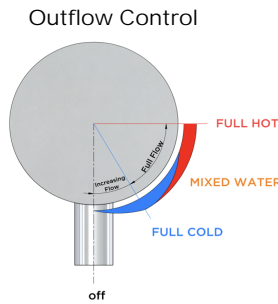

MHBO3N HAND BIDET with MIXER

meir®

FEATURES

- Refer to the Meir website for warranty terms & conditions.
- Flow rate at 3bar 8 L/min
- European ceramic cartridge
- Solid brass and SS construction
- High Pressure Hose, length 1.2m
- Progressive-mixer controlled water.
- Check valve to prevent water backflow.
- **CAUTION:** the product can supply hot water. Make sure this is used correctly. Prevent this from being used by unsupervised children.

CARE

- Do not install tapware using any form of acetone silicones.
- Do not apply physical items (such as tools) directly to the product.
- Never use house-hold or commercial detergents, citrus based cleaners, or abrasive cleaners.
- Clean using a mild washing soap solution. Rinse and dry with a soft cloth.
- Check for any product defects before installation.
- Refer to the Installation Manual for correct installation.

SPECIFICATIONS

TOLERANCES