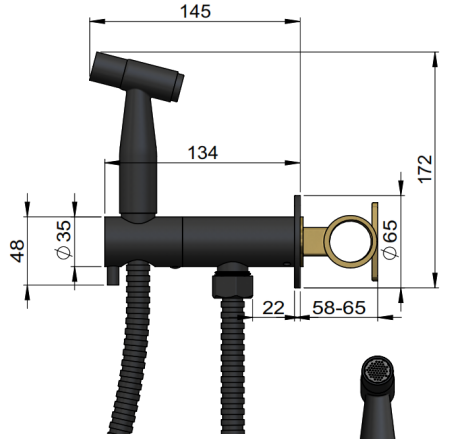

MHBO3N HAND BIDET with MIXER

meir®

FEATURES

- Refer to the Meir website for warranty terms & conditions.
- Flow rate at 3bar 8 L/min
- European ceramic cartridge
- Solid brass and SS construction
- High Pressure Hose, length 1.2m
- Progressive-mixer controlled water.
- Check valve to prevent water backflow.
- **CAUTION:** the product can supply hot water. Make sure this is used correctly. Prevent this from being used by unsupervised children.

CARE

- Do not install tapware using any form of acetone silicones.
- Do not apply physical items (such as tools) directly to the product.
- Never use house-hold or commercial detergents, citrus based cleaners, or abrasive cleaners.
- Clean using a mild washing soap solution. Rinse and dry with a soft cloth.
- Check for any product defects before installation.
- Refer to the Installation Manual for correct installation.

SPECIFICATIONS

TOLERANCES