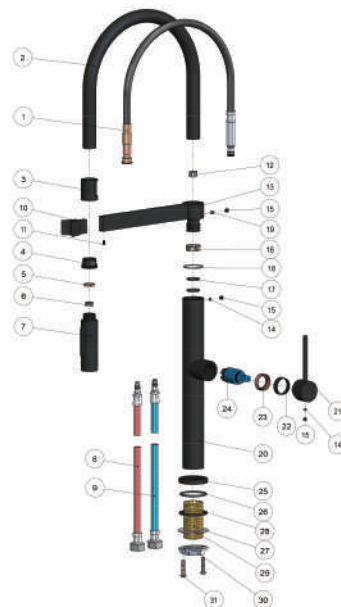

MK19

ROUND PULL DOWN KITCHEN MIXER

meir®

FEATURES

- Refer to the Meir website for warranty terms & conditions, and available finishes.
- Flow rate 5.5 Lp/m at 3 bar pressure.
- European components and cartridge
- Stainless steel construction
- Pull down hand spout and veggie spray
- Box Weight 2.4 Kg

SPECIFICATIONS

TOLERANCES

FLOW RATE GRAPH

EXPLODED VIEW

Item No	Part Name	Qty
1	Braided Hose	1
2	Rubber Hose	1
3	Magnetic Firing Sleeve	1
4	Firing Sleeve	1
5	Washer	1
6	Water Flow Controller	1
7	Spray Head	1
8	Inlet Pipe-Red	1
9	Inlet Pipe-Blue	1
10	Magnetic Firing Base	1
11	Screw	1
12	GSF-PPR-G	1
13	Bracket	1
14	Screw	2
15	Decorative Button	3
16	GSF-PPR-G	1
17	O-ring	3
18	Wear Ring	1
19	Screw	1
20	Body	1
21	Handle	1
22	Decorative Cover	1
23	Lock Nut	1
24	D25 Cartridge	1
25	Base	1
26	O-ring	1
27	Mounting Thread Tube	1
28	Flat Washer	1
29	Washer	1
30	Elliptical Mounting Nut	1
31	Screw	2