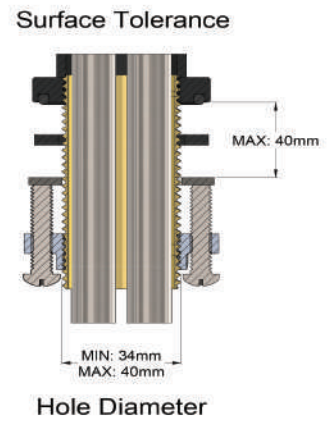

MK19

ROUND PULL DOWN KITCHEN MIXER

meir®

FEATURES

- Refer to the Meir website for warranty terms & conditions, and available finishes.
- Flow rate 5.5 Lp/m at 3 bar pressure.
- European components and cartridge
- Stainless steel construction
- Pull down hand spout and veggie spray
- Box Weight 2.4 Kg

SPECIFICATIONS

TOLERANCES

FLOW RATE GRAPH

EXPLODED VIEW

Item No	Part Name	Qty
1	Braided Hose	1
2	Rubber Hose	1
3	Magnetic Firing Sleeve	1
4	Firing Sleeve	1
5	Washer	1
6	Water Flow Controller	1
7	Spray Head	1
8	Inlet Pipe-Red	1
9	Inlet Pipe-Blue	1
10	Magnetic Firing Base	1
11	Screw	1
12	GSF-PPR-G	1
13	Bracket	1
14	Screw	2
15	Decorative Button	3
16	GSF-PPR-G	1
17	O-ring	3
18	Wear Ring	1
19	Screw	1
20	Body	1
21	Handle	1
22	Decorative Cover	1
23	Lock Nut	1
24	D25 Cartridge	1
25	Base	1
26	O-ring	1
27	Mounting Thread Tube	1
28	Flat Washer	1
29	Washer	1
30	Elliptical Mounting Nut	1
31	Screw	2