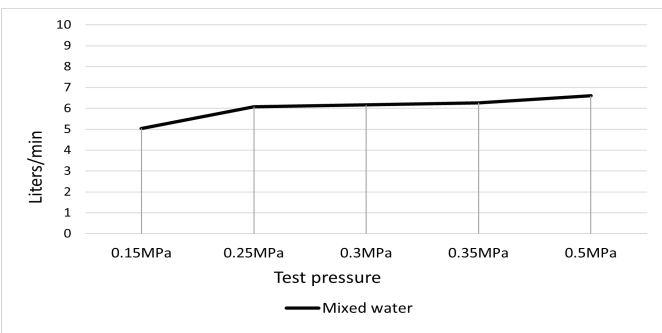

MK19

ROUND PULL DOWN KITCHEN MIXER

meir®

FEATURES

- Refer to the Meir website for warranty terms & conditions, and available finishes.
- Flow rate 5.5 Lp/m at 3 bar pressure.
- European components and cartridge
- Stainless steel construction
- Pull down hand spout and veggie spray
- Box Weight 2.4 Kg

SPECIFICATIONS

TOLERANCES

FLOW RATE GRAPH

EXPLODED VIEW

Item No	Part Name	Qty
1	Braided Hose	1
2	Rubber Hose	1
3	Magnetic Firing Sleeve	1
4	Firing Sleeve	1
5	Washer	1
6	Water Flow Controller	1
7	Spray Head	1
8	Inlet Pipe-Red	1
9	Inlet Pipe-Blue	1
10	Magnetic Firing Base	1
11	Screw	1
12	GSF-PPR-G	1
13	Bracket	1
14	Screw	2
15	Decorative Button	3
16	GSF-PPR-G	1
17	O-ring	3
18	Wear Ring	1
19	Screw	1
20	Body	1
21	Handle	1
22	Decorative Cover	1
23	Lock Nut	1
24	D25 Cartridge	1
25	Base	1
26	O-ring	1
27	Mounting Thread Tube	1
28	Flat Washer	1
29	Washer	1
30	Elliptical Mounting Nut	1
31	Screw	2