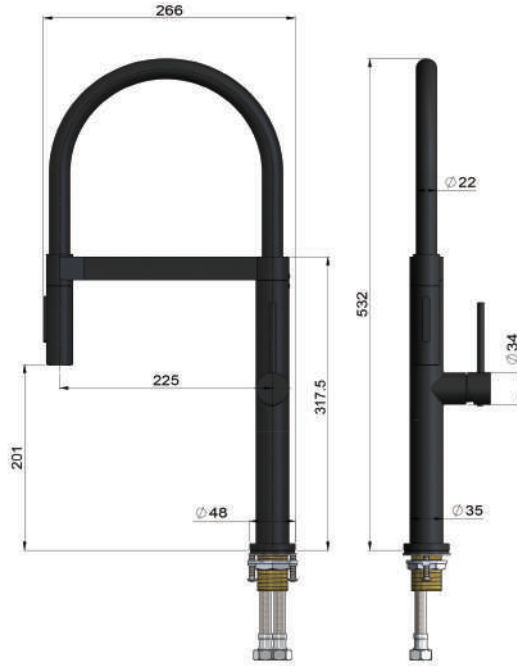

MK19

ROUND PULL DOWN KITCHEN MIXER

meir®

FEATURES

- Refer to the Meir website for warranty terms & conditions, and available finishes.
- Flow rate 5.5 Lp/m at 3 bar pressure.
- European components and cartridge
- Stainless steel construction
- Pull down hand spout and veggie spray
- Box Weight 2.4 Kg

SPECIFICATIONS

TOLERANCES

FLOW RATE GRAPH

EXPLODED VIEW

Item No	Part Name	Qty
1	Braided Hose	1
2	Rubber Hose	1
3	Magnetic Firing Sleeve	1
4	Firing Sleeve	1
5	Washer	1
6	Water Flow Controller	1
7	Spray Head	1
8	Inlet Pipe-Red	1
9	Inlet Pipe-Blue	1
10	Magnetic Firing Base	1
11	Screw	1
12	GSF-PPR-G	1
13	Bracket	1
14	Screw	2
15	Decorative Button	3
16	GSF-PPR-G	1
17	O-ring	3
18	Wear Ring	1
19	Screw	1
20	Body	1
21	Handle	1
22	Decorative Cover	1
23	Lock Nut	1
24	D25 Cartridge	1
25	Base	1
26	O-ring	1
27	Mounting Thread Tube	1
28	Flat Washer	1
29	Washer	1
30	Elliptical Mounting Nut	1
31	Screw	2