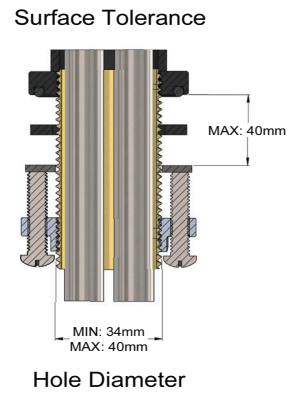

MK19

ROUND PULL DOWN KITCHEN MIXER

meir®

FEATURES

- Refer to the Meir website for warranty terms & conditions, and available finishes.
- Flow rate 5.5 Lp/m at 3 bar pressure.
- European components and cartridge
- Stainless steel construction
- Pull down hand spout and veggie spray
- Box Weight 2.4 Kg

SPECIFICATIONS

TOLERANCES

FLOW RATE GRAPH

CREDENTIALS

- Watermark AS/NZS3718WMKA25013
- 5-star WELS rated
- 6 litres p/minute
- WELS registration No: T48444

EXPLODED VIEW

Item No	Part Name	Qty
1	Braided Hose	1
2	Rubber Hose	1
3	Magnetic Fixing Sleeve	1
4	Fixing Sleeve	1
5	Washer	1
6	Water Flow Controller	1
7	Spray Head	1
8	Inlet Pipe-Red	1
9	Inlet Pipe-Blue	1
10	Magnetic Fixing Base	1
11	Screw	1
12	GSP-PPR-O	1
13	Bracket	1
14	Screw	2
15	Decorative Button	3
16	GSP-PPR-O	1
17	O-ring	2
18	Wear Ring	1
19	Screw	1
20	Body	1
21	Handle	1
22	Decorative Cover	1
23	Lock Nut	1
24	D25 Cartridge	1
25	Base	1
26	O-ring	1
27	Mounting Thread Tube	1
28	Flat Washer	1
29	Washer	1
30	Elliptical Mounting Nut	1
31	Screw	2