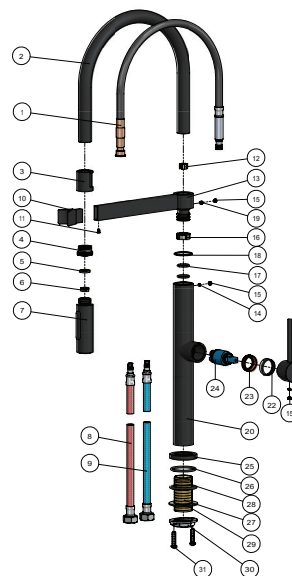

MK19

ROUND PULL DOWN KITCHEN MIXER

meir®

FEATURES

- Refer to the Meir website for warranty terms & conditions, and available finishes.
- Flow rate 5.5 Lp/m at 3 bar pressure.
- European components and cartridge
- Stainless steel construction
- Pull down hand spout and veggie spray
- Box Weight 2.4 Kg

SPECIFICATIONS

TOLERANCES

FLOW RATE GRAPH

CREDENTIALS

- Watermark AS/NZS3718WMKA25013
- 5-star WELS rated
- 6 litres p/minute
- WELS registration No: T48444

EXPLODED VIEW

Item No	Part Name	Qty
1	Braided Hose	1
2	Rubber Hose	1
3	Magnetic Fixing Sleeve	1
4	Fixing Sleeve	1
5	Washer	1
6	Water Flow Controller	1
7	Spray Head	1
8	Inlet Pipe-Red	1
9	Inlet Pipe-Blue	1
10	Magnetic Fixing Base	1
11	Screw	1
12	GSP-PPR-O	1
13	Bracket	1
14	Screw	2
15	Decorative Button	3
16	GSP-PPR-O	1
17	O-ring	2
18	Wear Ring	1
19	Screw	1
20	Body	1
21	Handle	1
22	Decorative Cover	1
23	Lock Nut	1
24	D25 Cartridge	1
25	Base	1
26	O-ring	1
27	Mounting Thread Tube	1
28	Flat Washer	1
29	Washer	1
30	Elliptical Mounting Nut	1
31	Screw	2