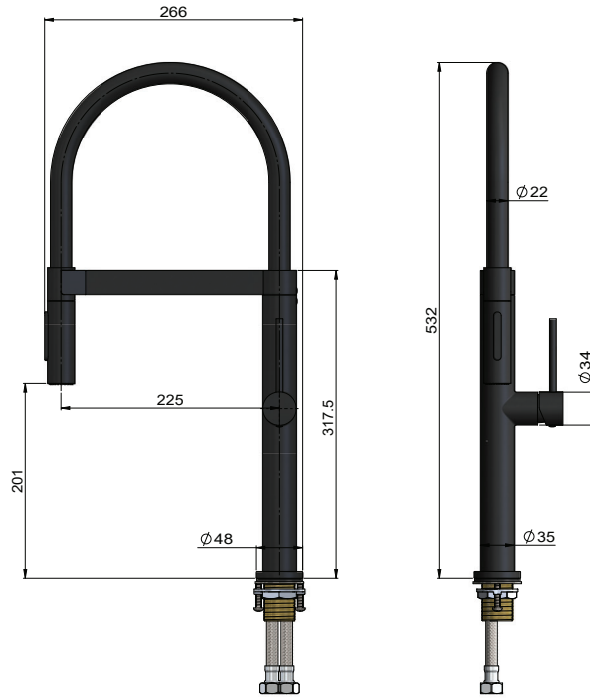

MK19

ROUND PULL DOWN KITCHEN MIXER

meir®

FEATURES

- Refer to the Meir website for warranty terms & conditions, and available finishes.
- Flow rate 5.5 Lp/m at 3 bar pressure.
- European components and cartridge
- Stainless steel construction
- Pull down hand spout and veggie spray
- Box Weight 2.4 Kg

SPECIFICATIONS

TOLERANCES

FLOW RATE GRAPH

CREDENTIALS

- Watermark AS/NZS3718WMKA25013
- 5-star WELS rated
- 6 litres p/minute
- WELS registration No: T48444

EXPLODED VIEW

Item No	Part Name	Qty
1	Braided Hose	1
2	Rubber Hose	1
3	Magnetic Fixing Sleeve	1
4	Fixing Sleeve	1
5	Washer	1
6	Water Flow Controller	1
7	Spray Head	1
8	Inlet Pipe-Red	1
9	Inlet Pipe-Blue	1
10	Magnetic Fixing Base	1
11	Screw	1
12	GSP-PPR-O	1
13	Bracket	1
14	Screw	2
15	Decorative Button	3
16	GSP-PPR-O	1
17	O-ring	2
18	Wear Ring	1
19	Screw	1
20	Body	1
21	Handle	1
22	Decorative Cover	1
23	Lock Nut	1
24	D25 Cartridge	1
25	Base	1
26	O-ring	1
27	Mounting Thread Tube	1
28	Flat Washer	1
29	Washer	1
30	Elliptical Mounting Nut	1
31	Screw	2