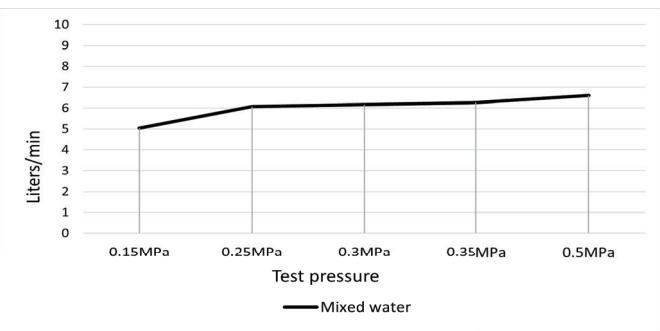

MK19

ROUND PULL DOWN KITCHEN MIXER

meir®

FEATURES

- Refer to the Meir website for warranty terms & conditions, and available finishes.
- Flow rate 5.5 Lp/m at 3 bar pressure.
- European components and cartridge
- Stainless steel construction
- Pull down hand spout and veggie spray
- Box Weight 2.4 Kg

SPECIFICATIONS

TOLERANCES

FLOW RATE GRAPH

CREDENTIALS

- Watermark AS/NZS3718WMKA25013
- 5-star WELS rated
- 6 litres p/minute
- WELS registration No: T48444

EXPLODED VIEW

Item No	Part Name	Qty
1	Braided Hose	1
2	Rubber Hose	1
3	Magnetic Fixing Sleeve	1
4	Fixing Sleeve	1
5	Washer	1
6	Water Flow Controller	1
7	Spray Head	1
8	Inlet Pipe-Red	1
9	Inlet Pipe-Blue	1
10	Magnetic Fixing Base	1
11	Screw	1
12	GSP-PPR-O	1
13	Bracket	1
14	Screw	2
15	Decorative Button	3
16	GSP-PPR-O	1
17	O-ring	2
18	Wear Ring	1
19	Screw	1
20	Body	1
21	Handle	1
22	Decorative Cover	1
23	Lock Nut	1
24	D25 Cartridge	1
25	Base	1
26	O-ring	1
27	Mounting Thread Tube	1
28	Flat Washer	1
29	Washer	1
30	Elliptical Mounting Nut	1
31	Screw	2