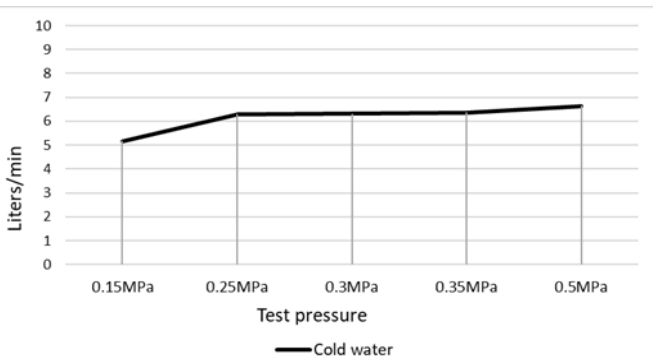

MK21 KITCHEN POT FILLER

meir®

FEATURES

- Refer to the Meir website for warranty terms & conditions, and available finishes.
- Flow rate 6 L/min at 3 bar.
- Solid brass construction
- Overall arm reach of 475mm
- Anti-sag wall mount.
- Dual water stops.

SPECIFICATIONS

FLOW RATE GRAPH

CREDENTIALS

Watermark AS/NZS3718 TBC

EXPLODED VIEW

No.	Part Name	Qty.
1	Handle	2
2	Wear Ring	2
3	Screw	2
4	Gasket	2
5	Connector	2
6	Cartridge	2
7	Outlet Pipe	1
8	Wear Ring	4
9	O-ring	10
10	Outlet Pipe	1
11	Connector	2
12	Gasket	1
13	Aerator	1
14	screw	2
15	Body	1
16	Back Plate	1
17	Water Inlet Base	1