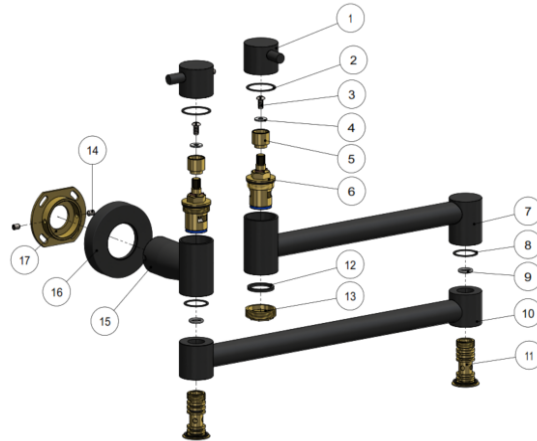

MK21 KITCHEN POT FILLER

meir®

FEATURES

- Refer to the Meir website for warranty terms & conditions, and available finishes.
- Flow rate 6 L/min at 3 bar.
- Solid brass construction
- Overall arm reach of 475mm
- Anti-sag wall mount.
- Dual water stops.

SPECIFICATIONS

FLOW RATE GRAPH

CREDENTIALS

Watermark AS/NZS3718 TBC

EXPLODED VIEW

No.	Part Name	Qty.
1	Handle	2
2	Wear Ring	2
3	Screw	2
4	Gasket	2
5	Connector	2
6	Cartridge	2
7	Outlet Pipe	1
8	Wear Ring	4
9	O-ring	10
10	Outlet Pipe	1
11	Connector	2
12	Gasket	1
13	Aerator	1
14	screw	2
15	Body	1
16	Back Plate	1
17	Water Inlet Base	1