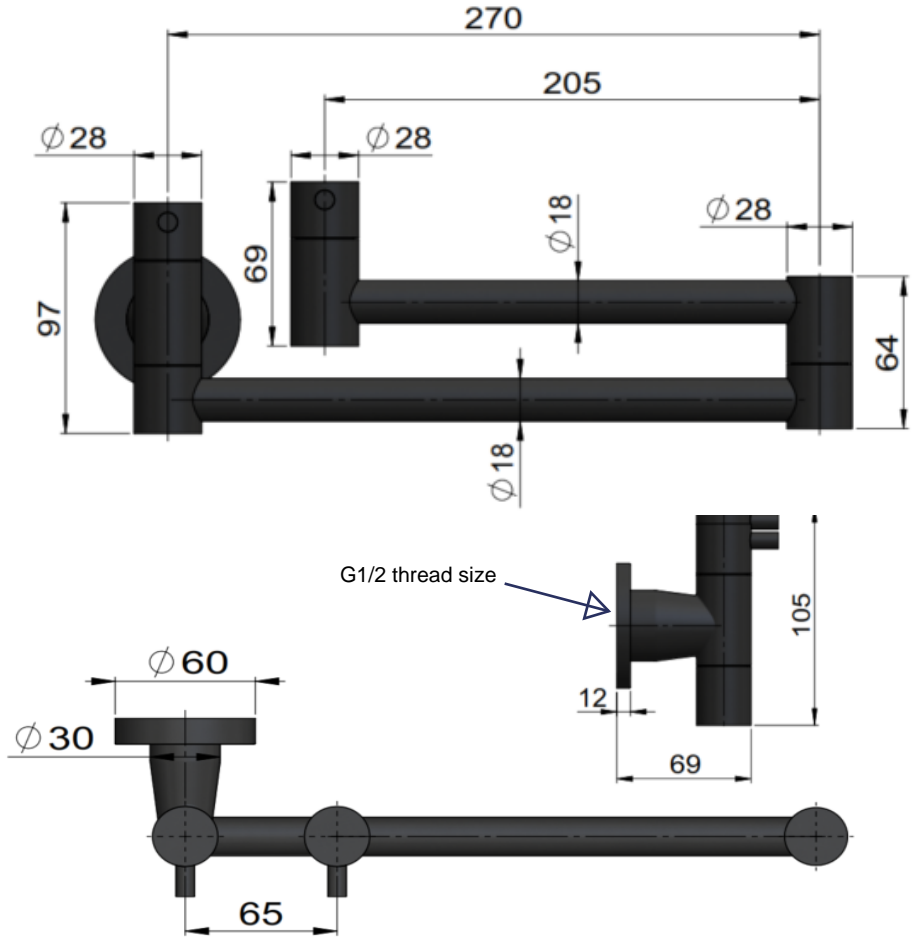

MK21 KITCHEN POT FILLER

meir®

FEATURES

- Refer to the Meir website for warranty terms & conditions, and available finishes.
- Flow rate 6 L/min at 3 bar.
- Solid brass construction
- Overall arm reach of 475mm
- Anti-sag wall mount.
- Dual water stops.

SPECIFICATIONS

FLOW RATE GRAPH

CREDENTIALS

Watermark AS/NZS3718 TBC

EXPLODED VIEW

No.	Part Name	Qty.
1	Handle	2
2	Wear Ring	2
3	Screw	2
4	Gasket	2
5	Connector	2
6	Cartridge	2
7	Outlet Pipe	1
8	Wear Ring	4
9	O-ring	10
10	Outlet Pipe	1
11	Connector	2
12	Gasket	1
13	Aerator	1
14	screw	2
15	Body	1
16	Back Plate	1
17	Water Inlet Base	1